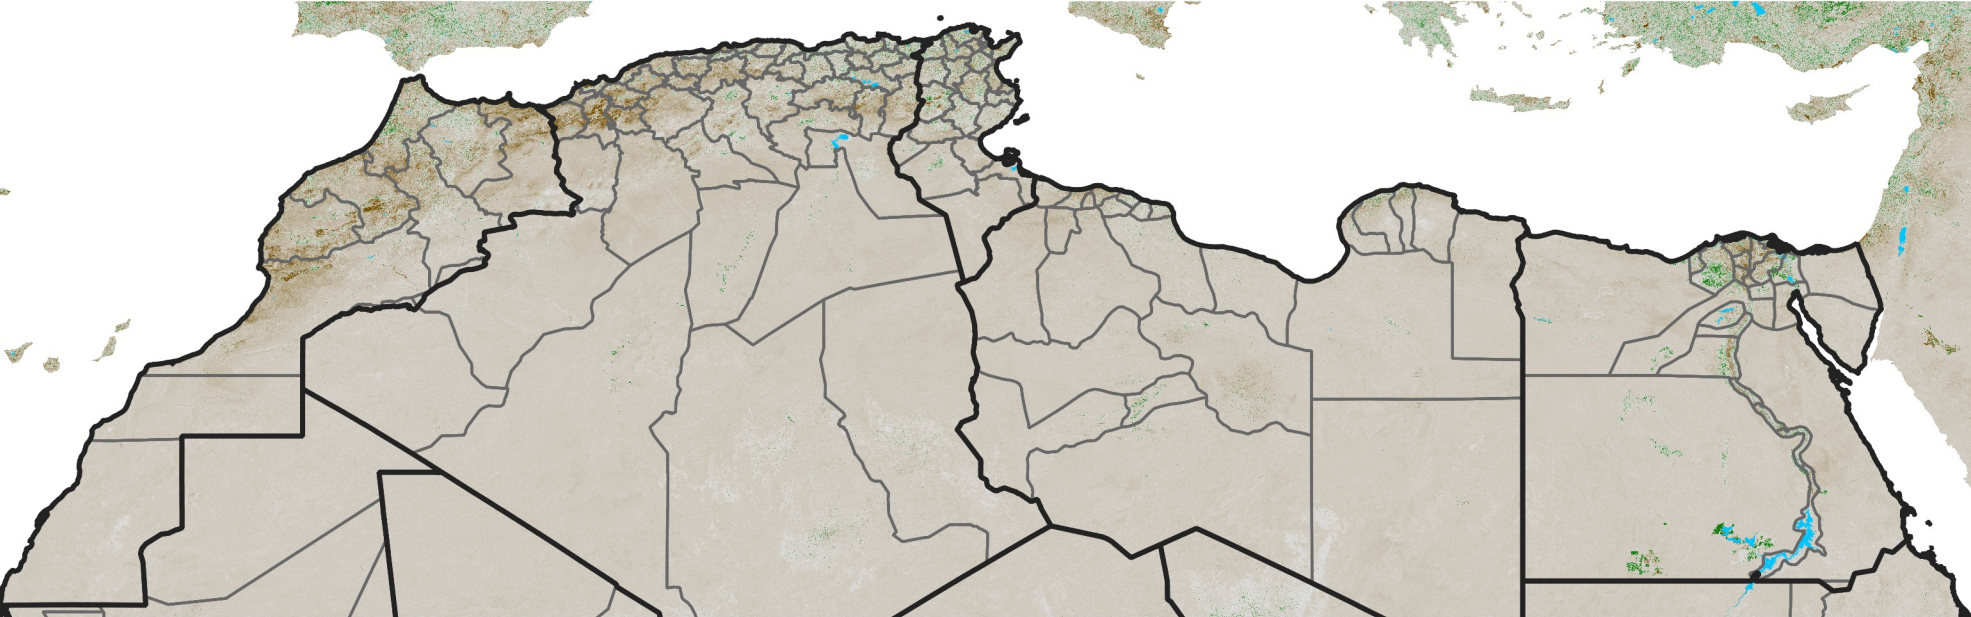

North Africa NDVI Anomaly

2025 minus mean (2003 - 2022)
Period 28 / October 01 - 10, 2025

NDVI Anomaly

< -0.3 -0.2 -0.1 -0.05 0.05 0.1 0.2 >0.3

Negative No Difference Positive