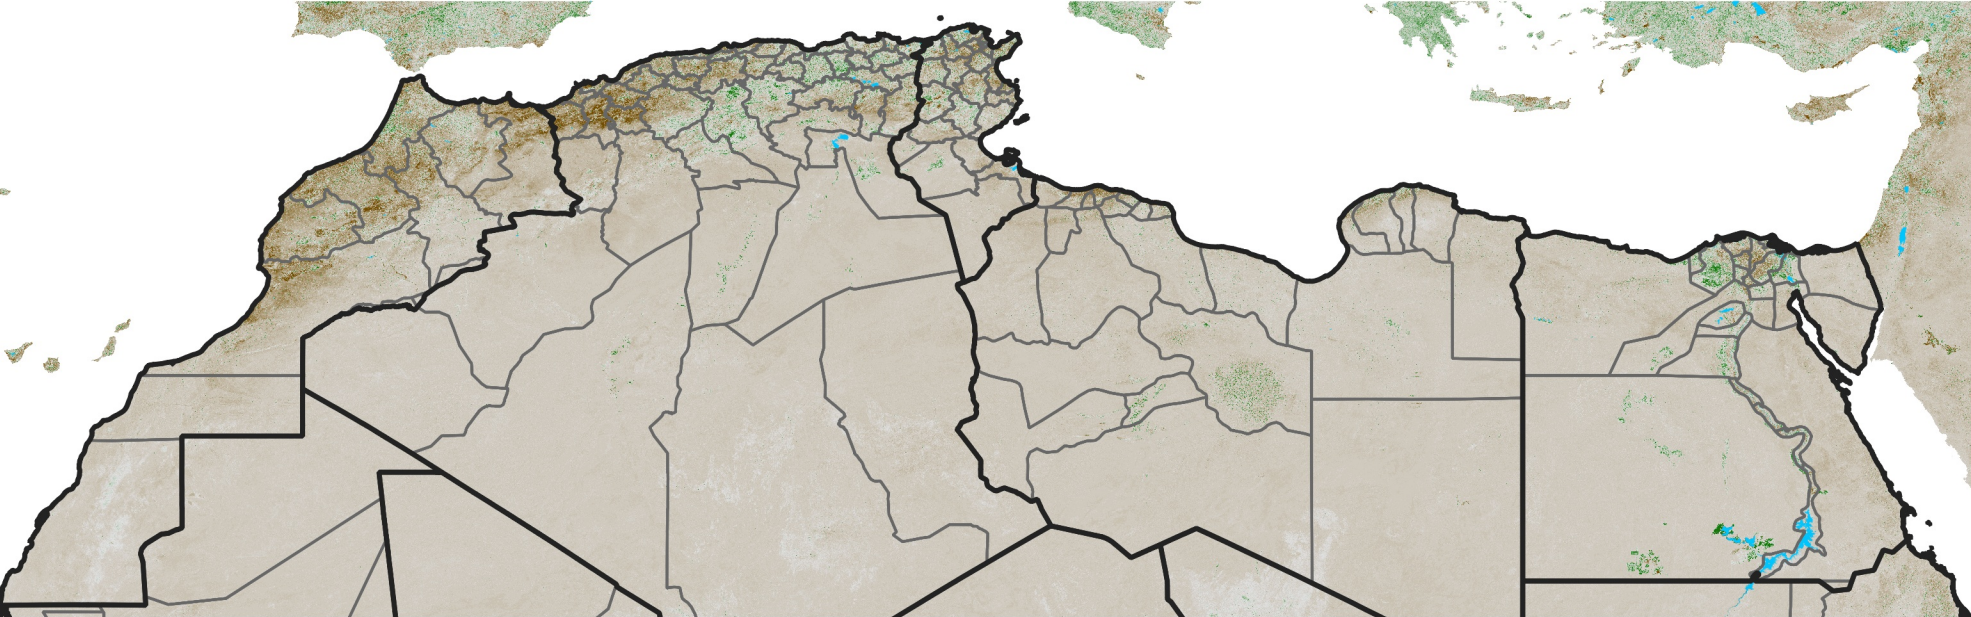

North Africa NDVI Anomaly

2025 minus mean (2003 - 2022)
Period 31 / November 01 - 10, 2025

NDVI Anomaly

< -0.3 -0.2 -0.1 -0.05 0.05 0.1 0.2 >0.3

Negative No Difference Positive