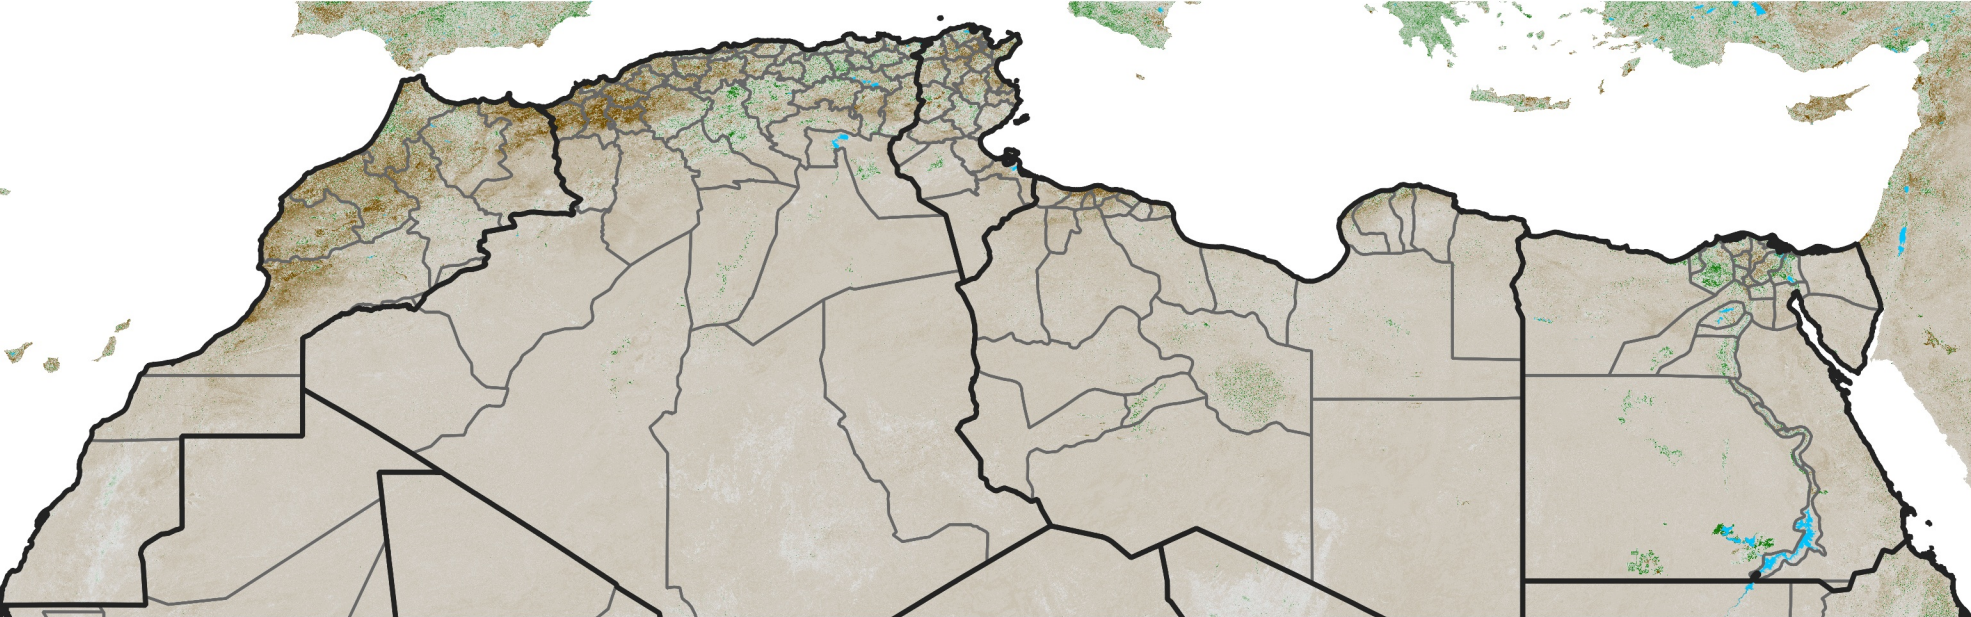

# North Africa NDVI Anomaly

2025 minus mean (2003 - 2022)  
Period 32 / November 11 - 20, 2025

## NDVI Anomaly

< -0.3   -0.2   -0.1   -0.05   0.05   0.1   0.2   >0.3

Negative                      No Difference                      Positive