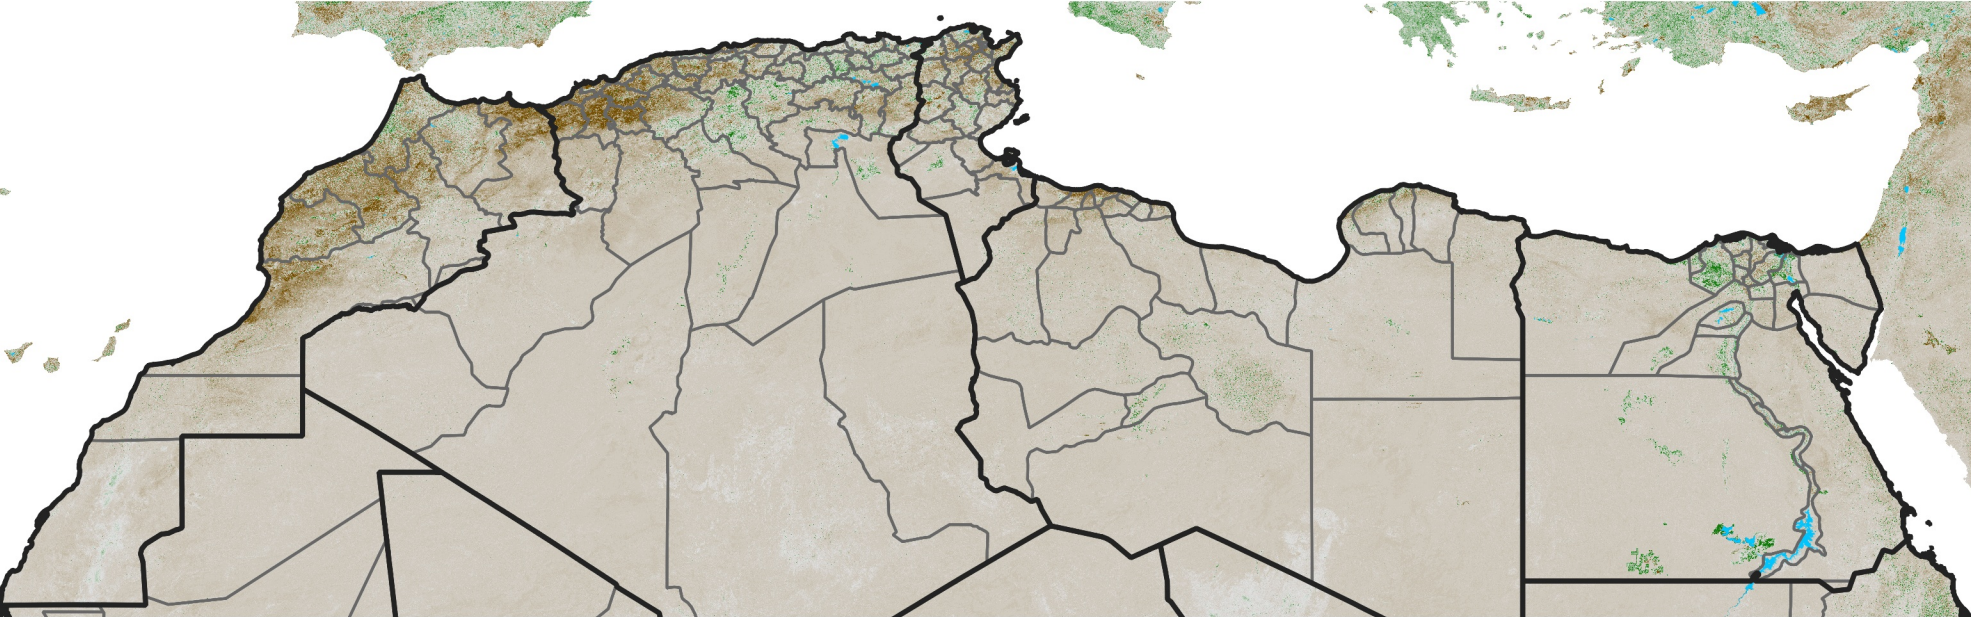

North Africa NDVI Anomaly

2025 minus mean (2003 - 2022)
Period 33 / November 21 - 30, 2025

NDVI Anomaly

< -0.3 -0.2 -0.1 -0.05 0.05 0.1 0.2 >0.3

Negative No Difference Positive