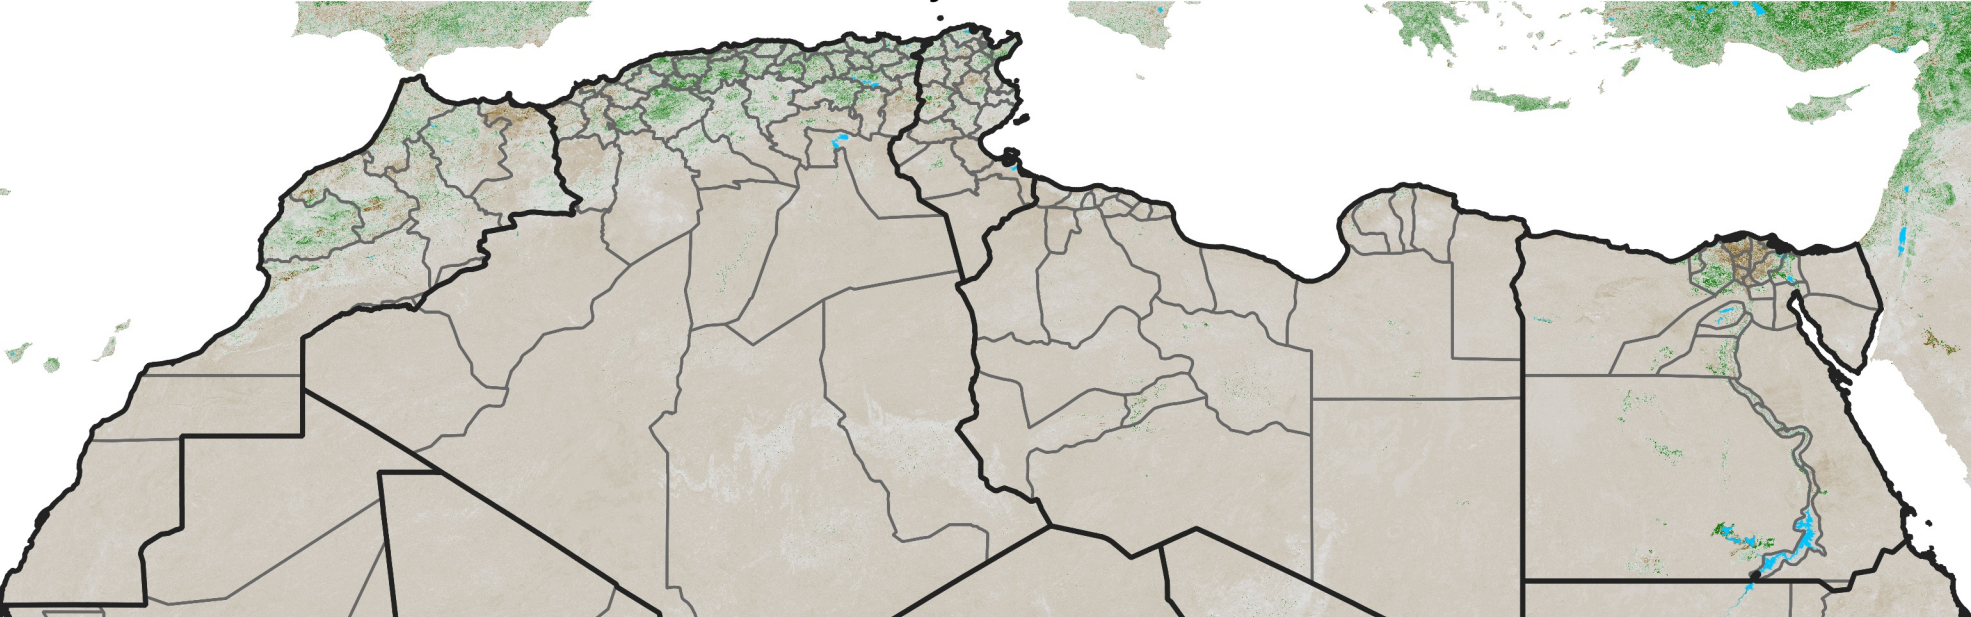

# North Africa NDVI Anomaly

2026 minus mean (2003 - 2022)

Period 16 / June 01 - 10, 2026

## NDVI Anomaly

< -0.3   -0.2   -0.1   -0.05   0.05   0.1   0.2   >0.3

Negative

No Difference

Positive