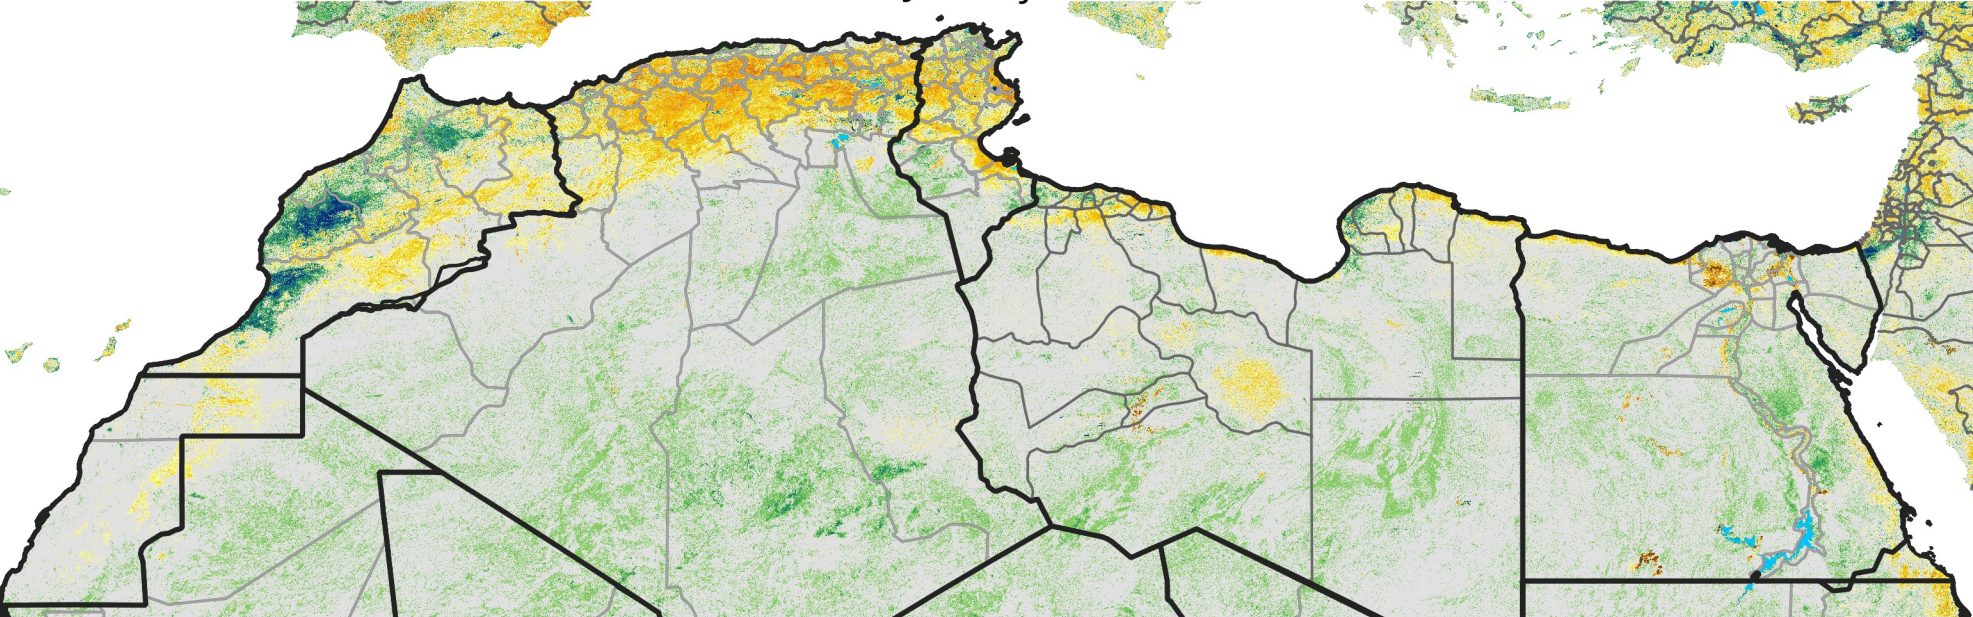

North Africa Percent of Mean NDVI

2003 / mean (2003 - 2022)
Period 01 / January 01 - 10, 2003

Percent of Normal