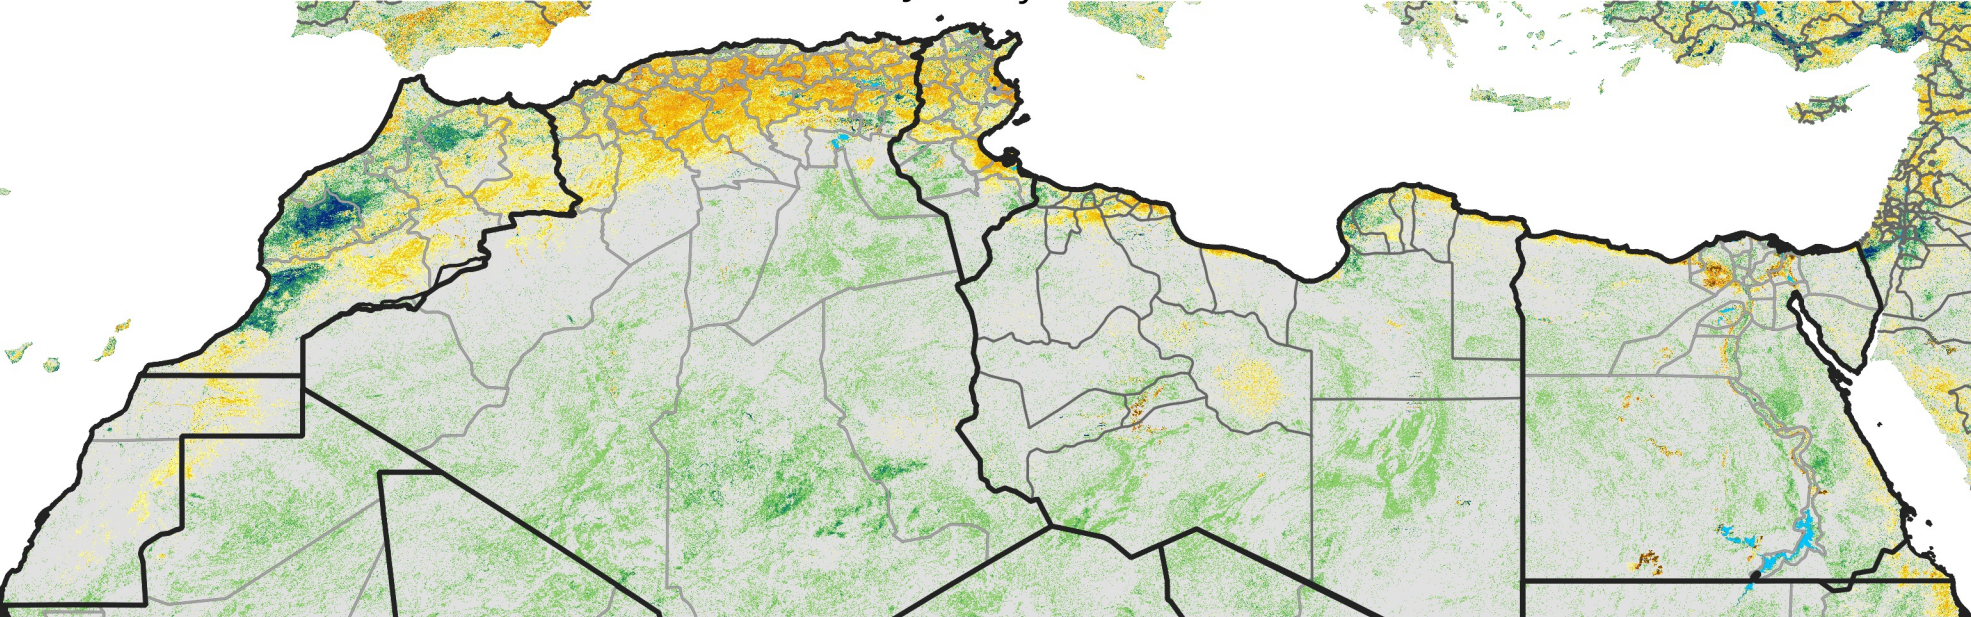

North Africa Percent of Mean NDVI

2003 / mean (2003 - 2022)
Period 02 / January 11 - 20, 2003

Percent of Normal