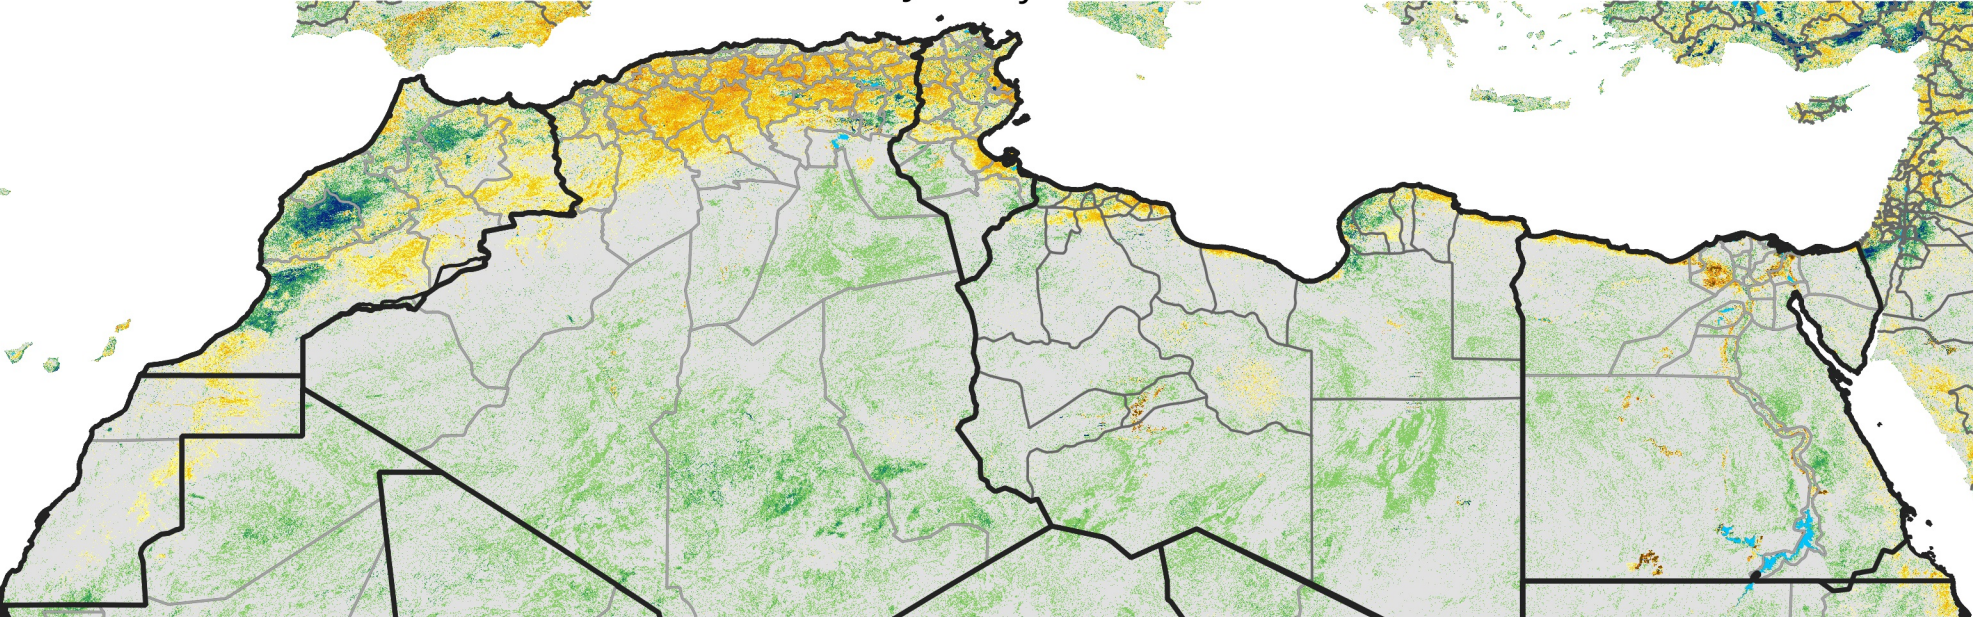

# North Africa Percent of Mean NDVI

2003 / mean (2003 - 2022)  
Period 03 / January 21 - 31, 2003