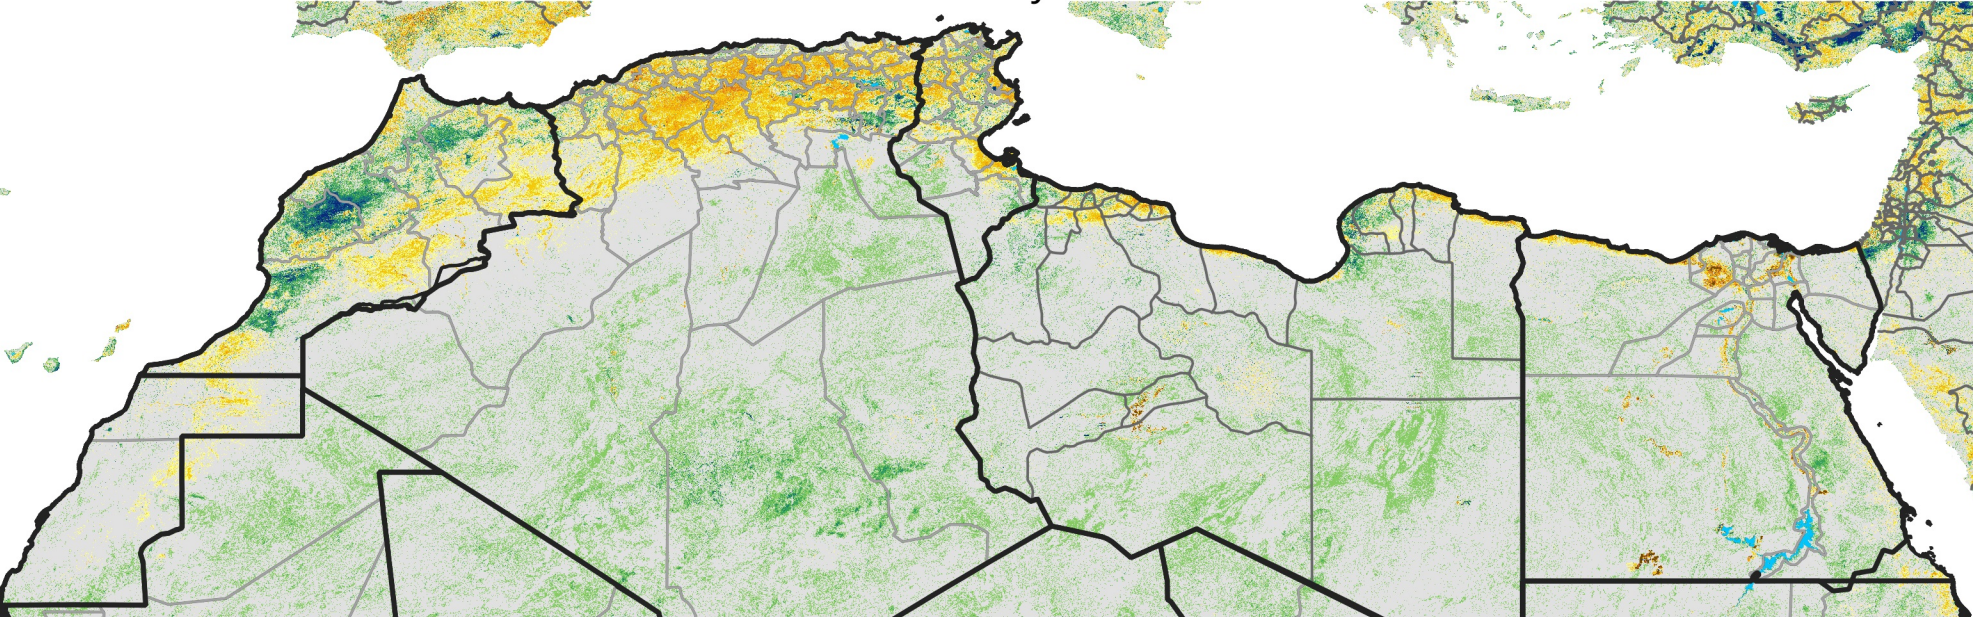

North Africa Percent of Mean NDVI

2003 / mean (2003 - 2022)
Period 04 / February 01 - 10, 2003

Percent of Normal