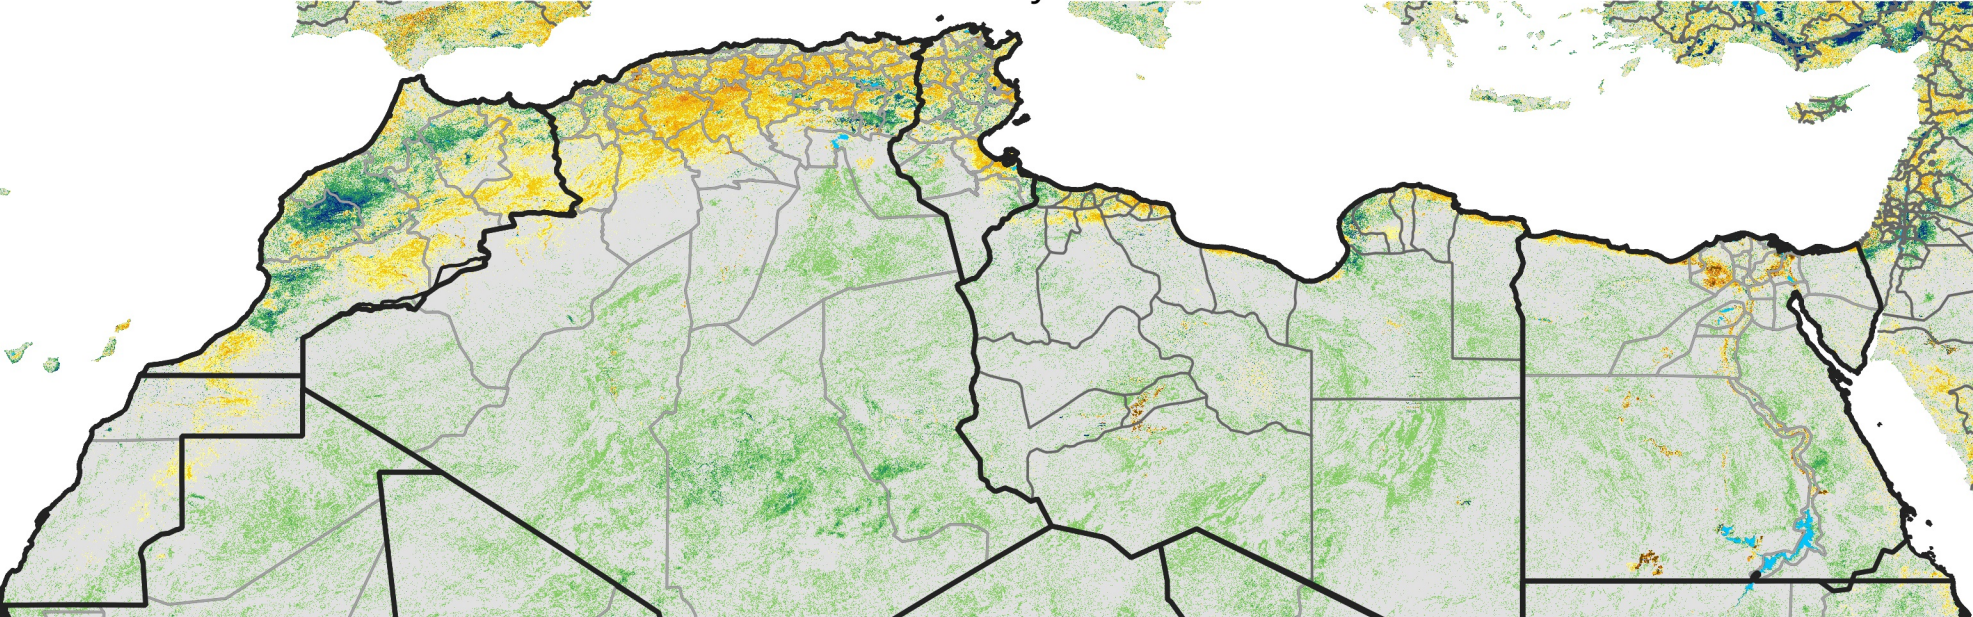

North Africa Percent of Mean NDVI

2003 / mean (2003 - 2022)
Period 05 / February 11 - 20, 2003

Percent of Normal