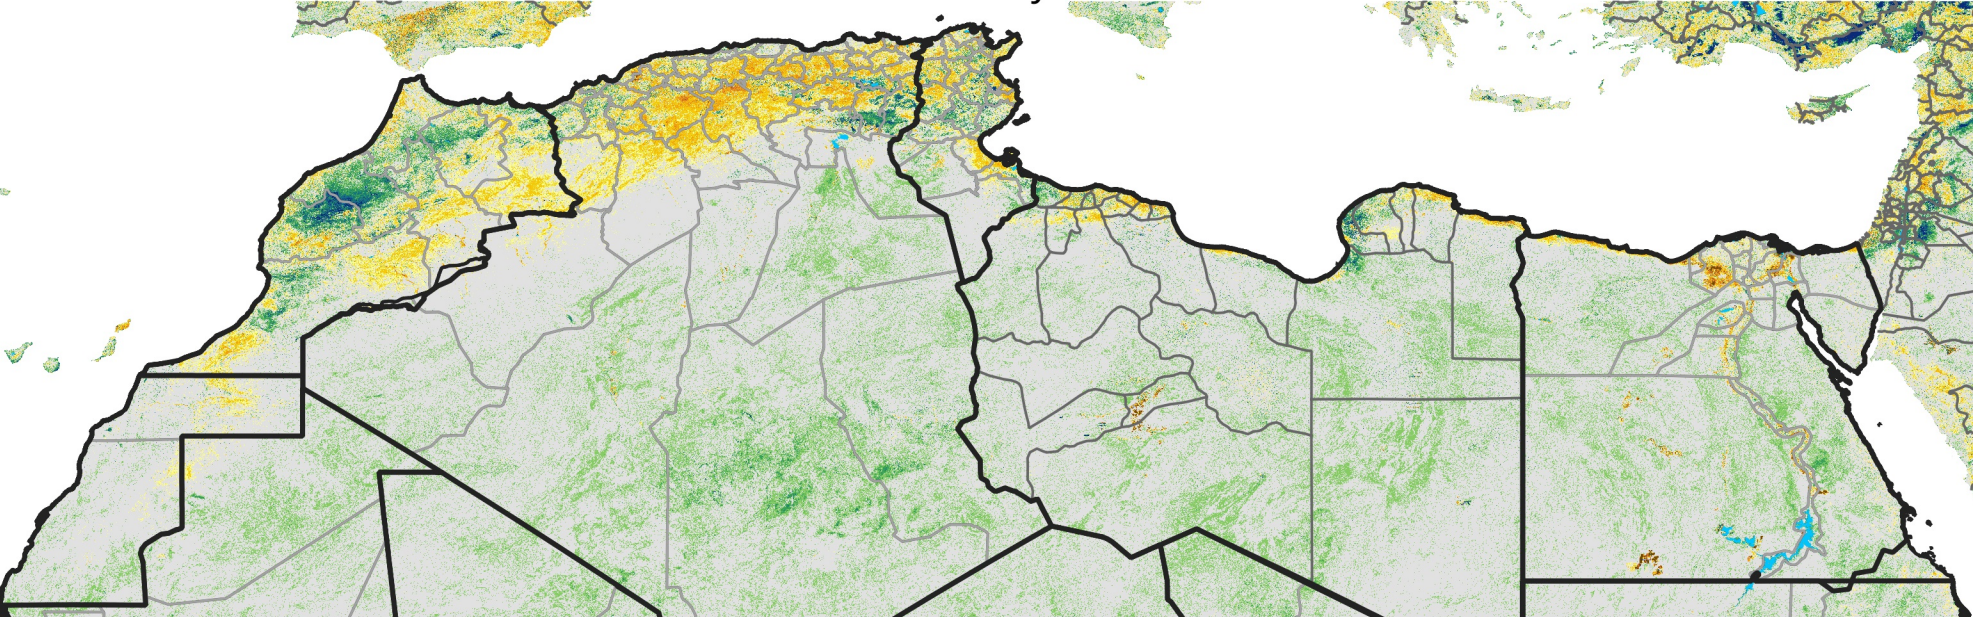

North Africa Percent of Mean NDVI

2003 / mean (2003 - 2022)
Period 06 / February 21 - 28, 2003

Percent of Normal