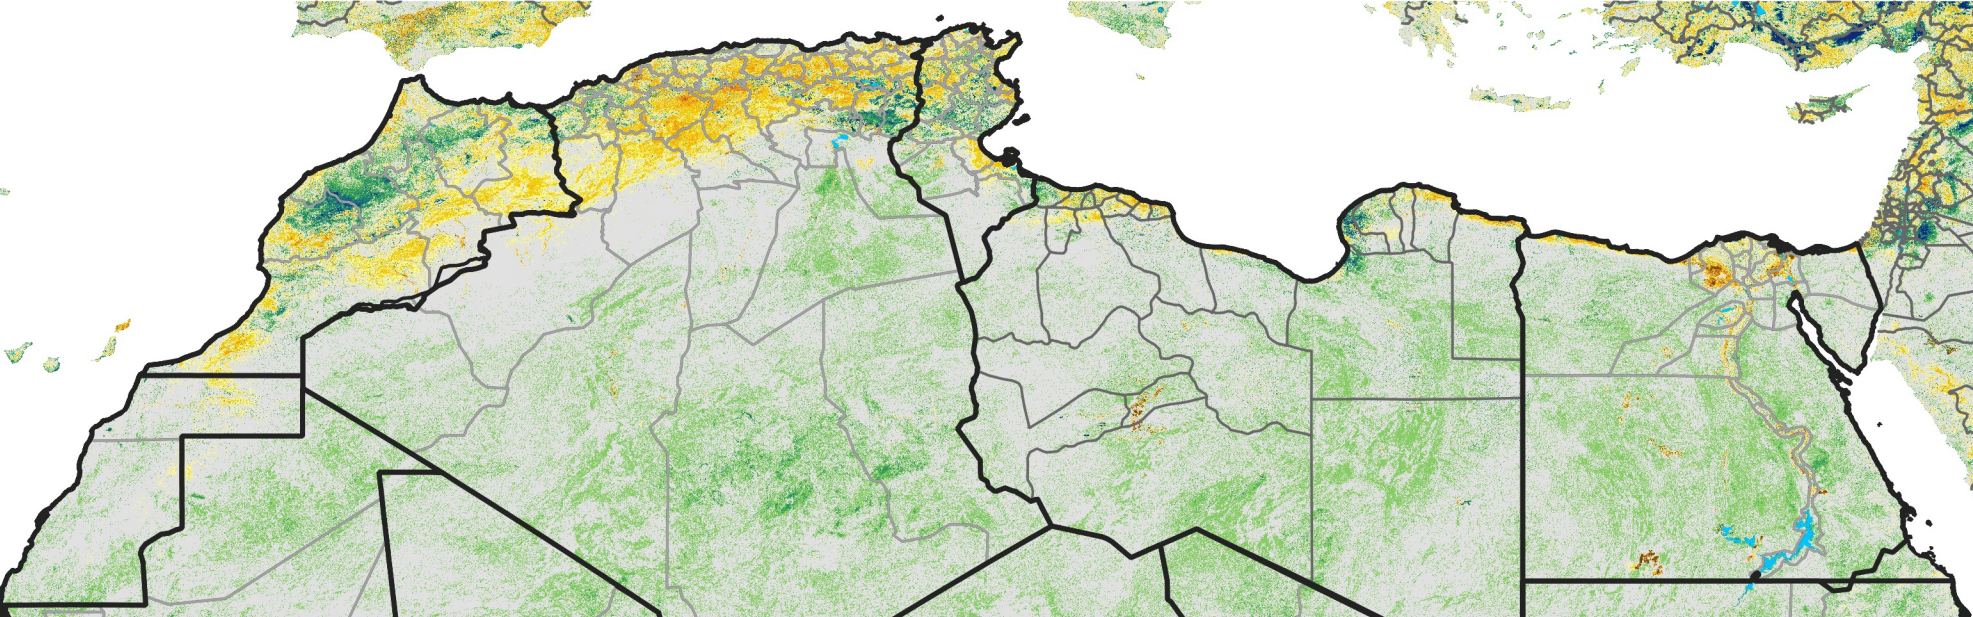

North Africa Percent of Mean NDVI

2003 / mean (2003 - 2022)
Period 07 / March 01 - 10, 2003

Percent of Normal