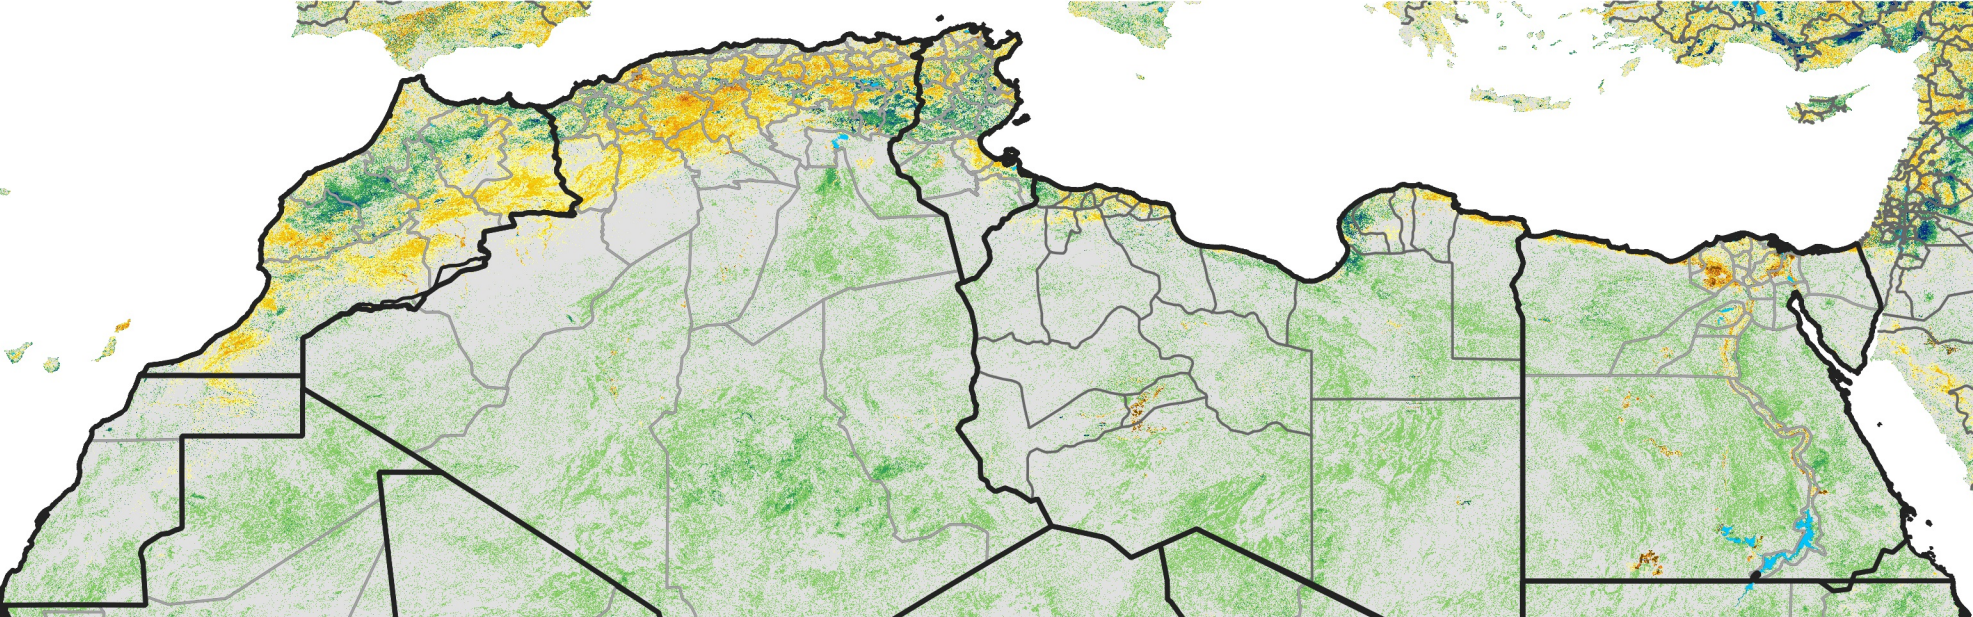

# North Africa Percent of Mean NDVI

2003 / mean (2003 - 2022)  
Period 08 / March 11 - 20, 2003