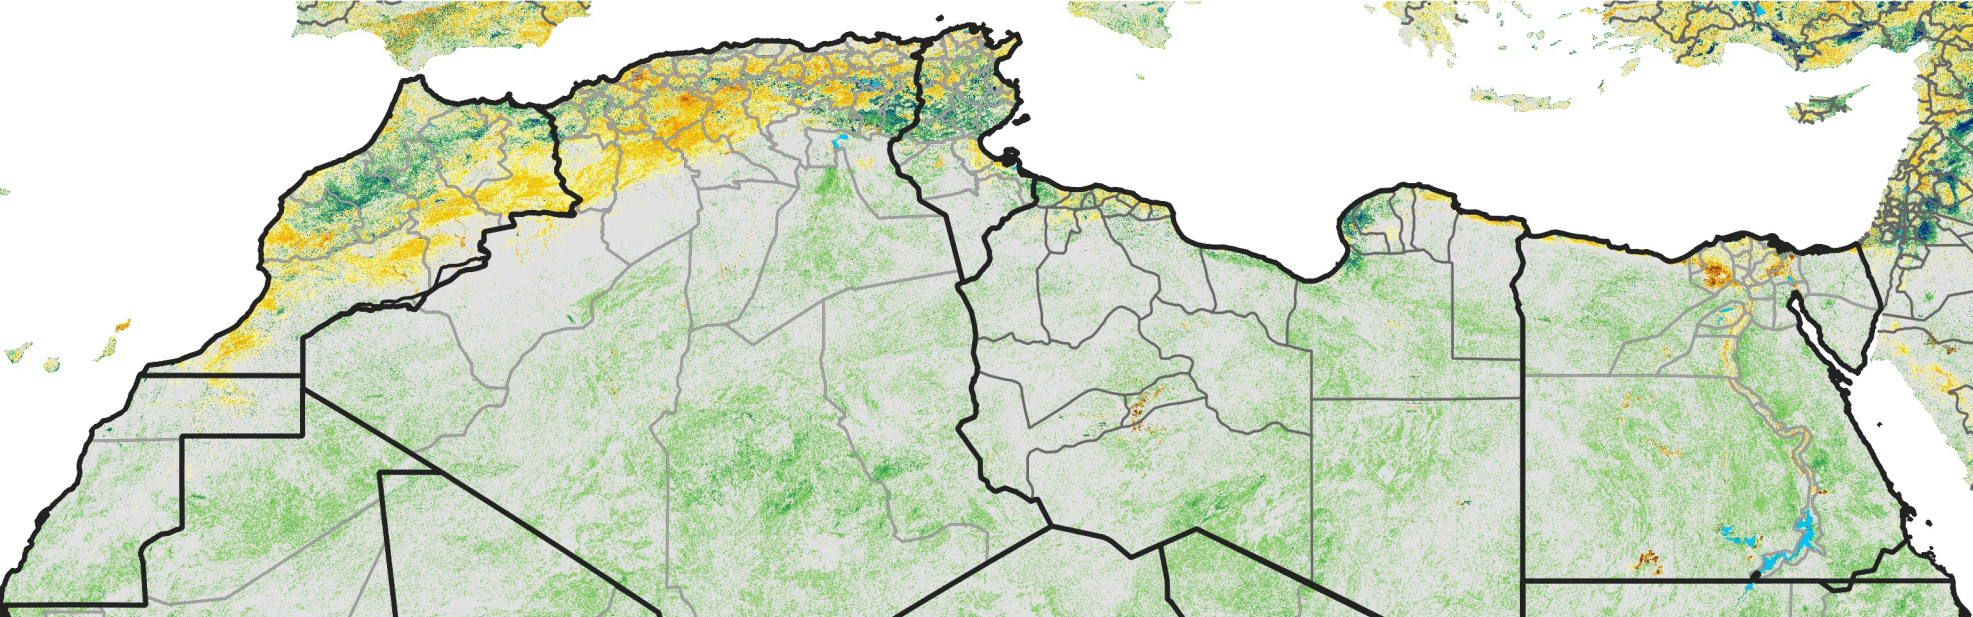

North Africa Percent of Mean NDVI

2003 / mean (2003 - 2022)
Period 09 / March 21 - 31, 2003

Percent of Normal