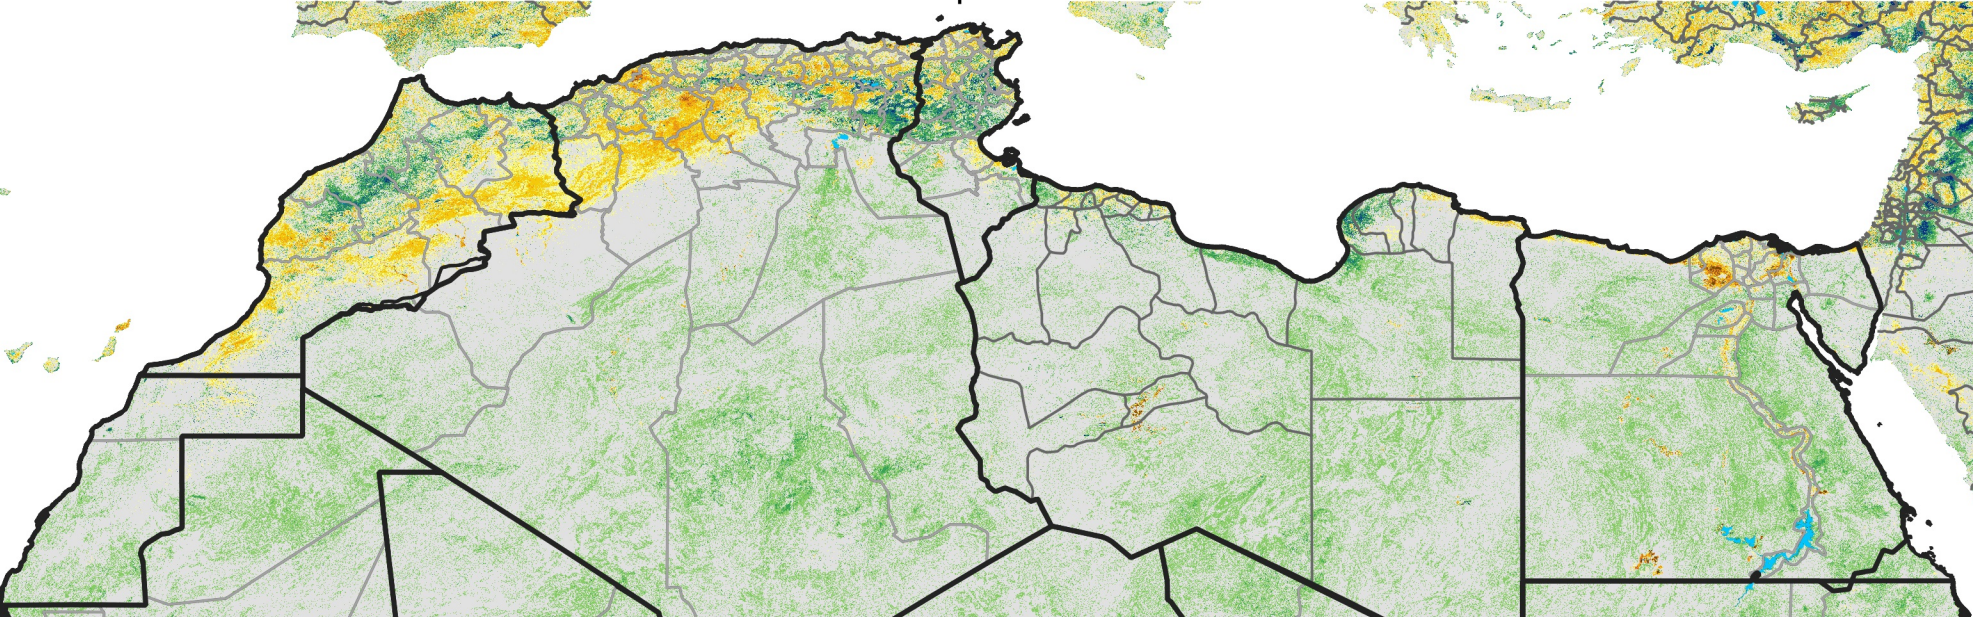

North Africa Percent of Mean NDVI

2003 / mean (2003 - 2022)
Period 10 / April 01 - 10, 2003

Percent of Normal