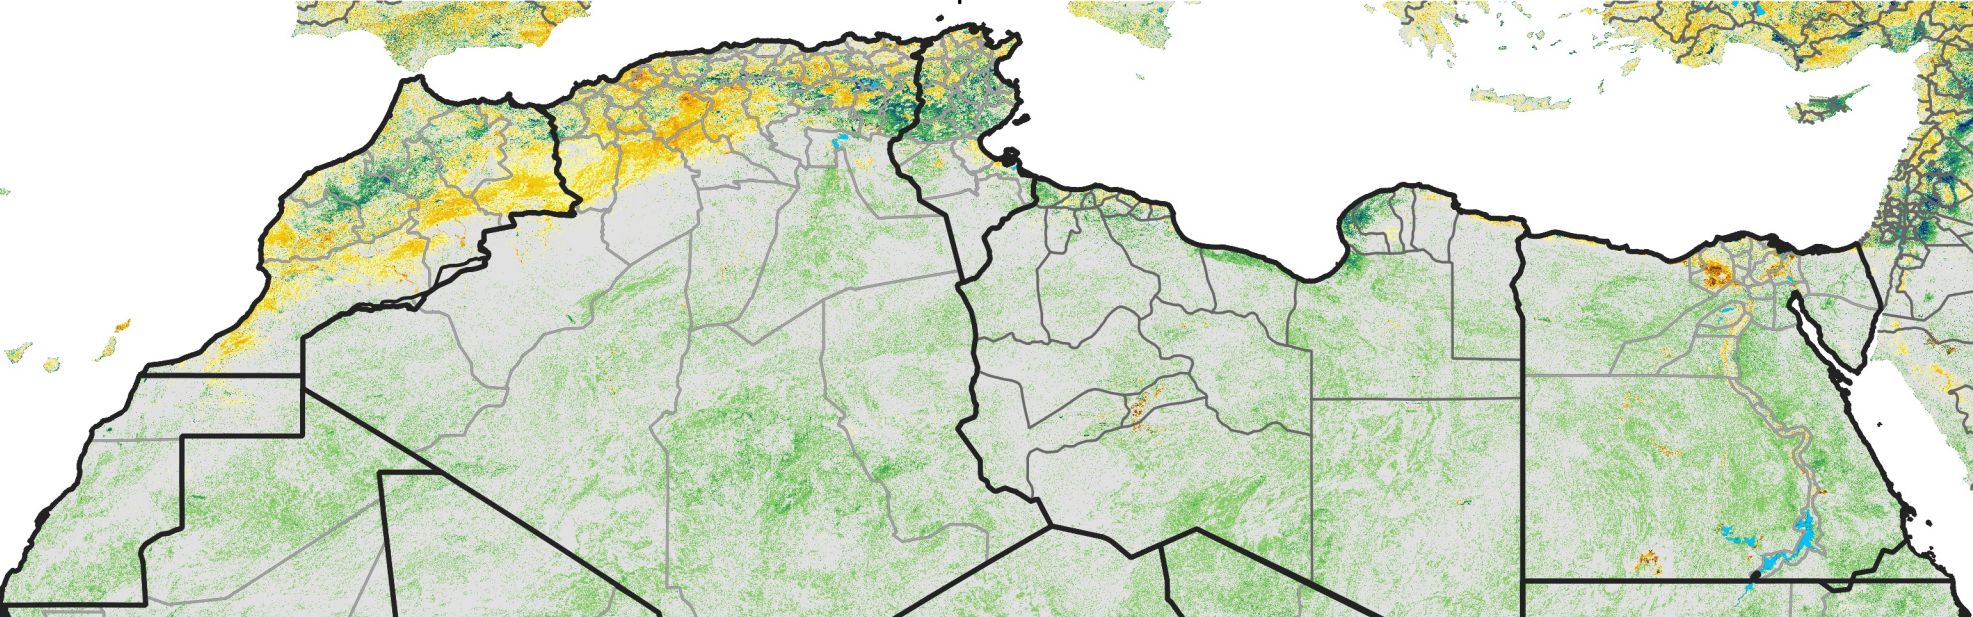

# North Africa Percent of Mean NDVI

2003 / mean (2003 - 2022)  
Period 11 / April 11 - 20, 2003