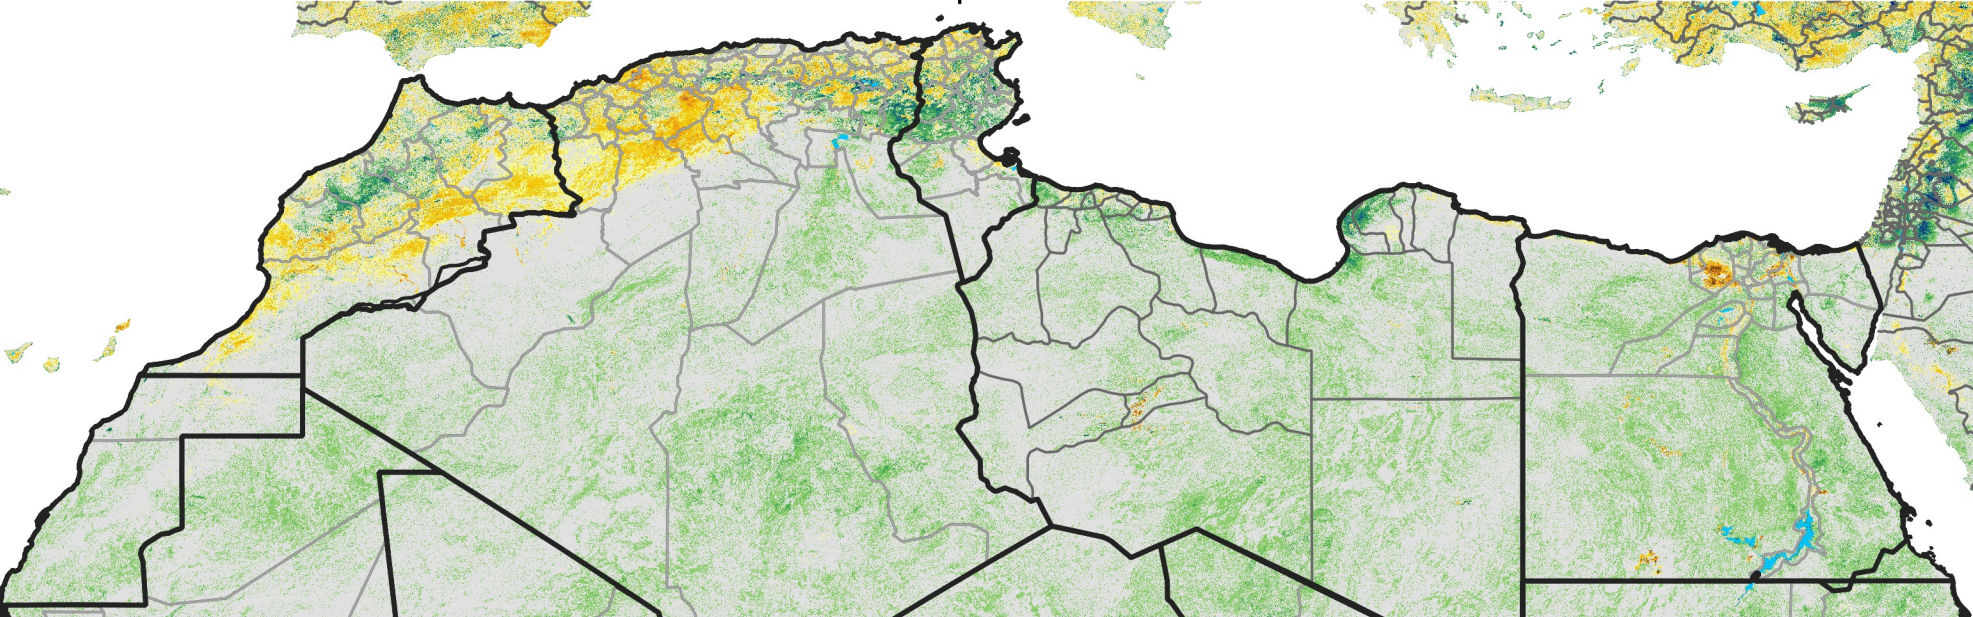

North Africa Percent of Mean NDVI

2003 / mean (2003 - 2022)
Period 12 / April 21 - 30, 2003

Percent of Normal