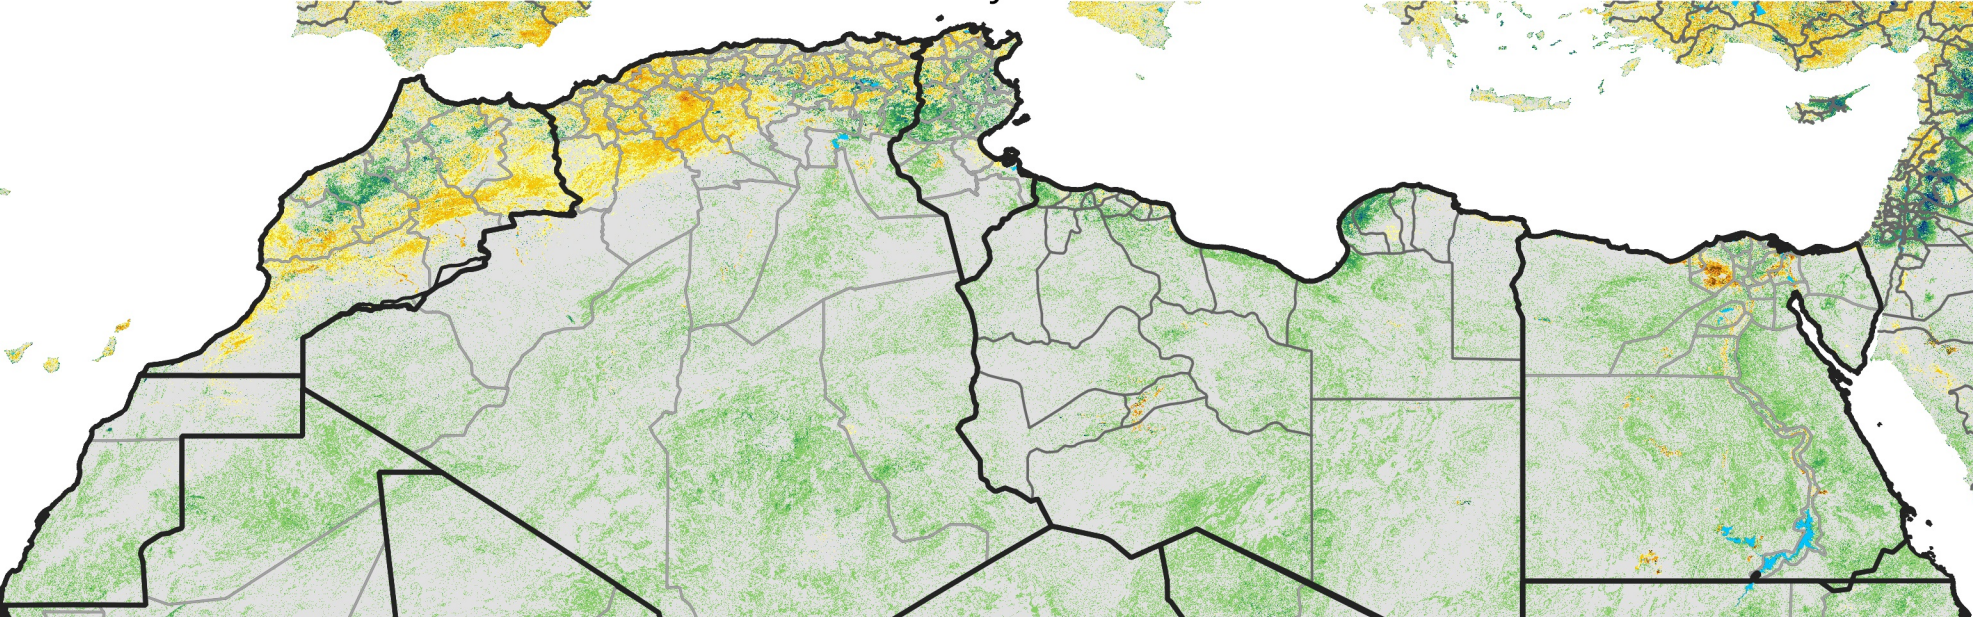

North Africa Percent of Mean NDVI

2003 / mean (2003 - 2022)
Period 13 / May 01 - 10, 2003

Percent of Normal