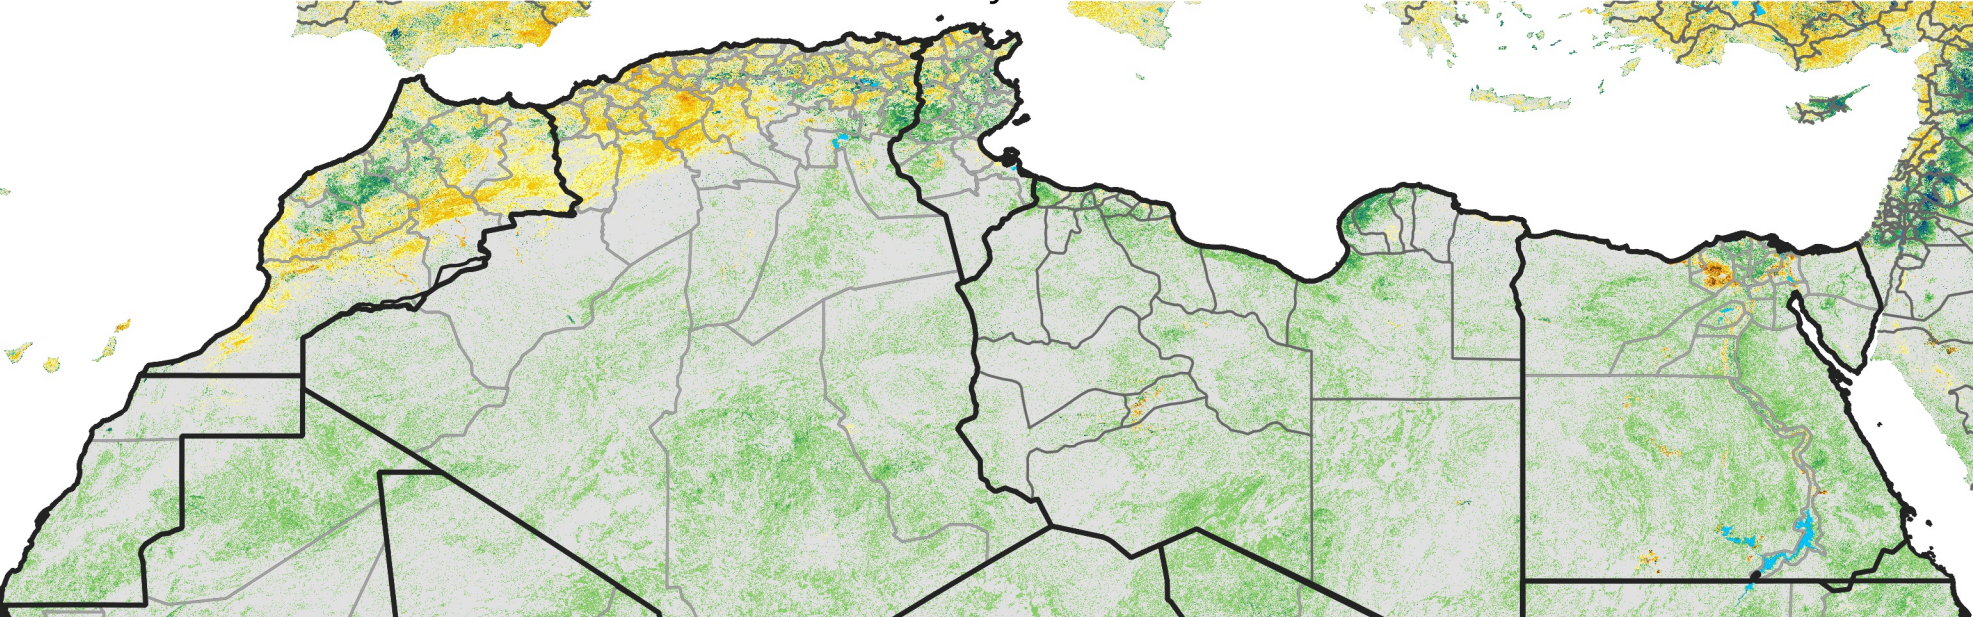

North Africa Percent of Mean NDVI

2003 / mean (2003 - 2022)
Period 14 / May 11 - 20, 2003

Percent of Normal