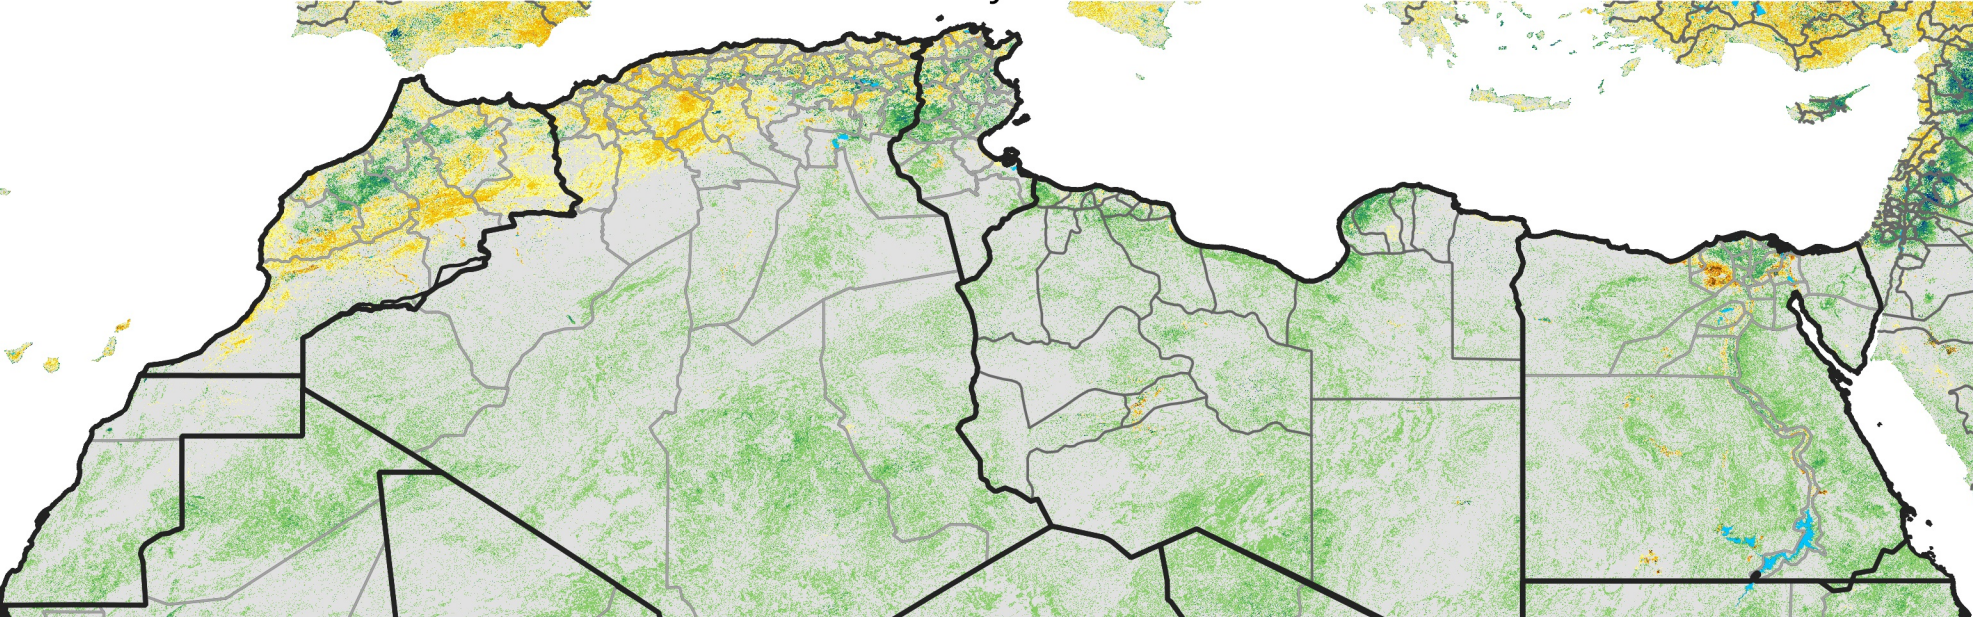

North Africa Percent of Mean NDVI

2003 / mean (2003 - 2022)
Period 15 / May 21 - 31, 2003

Percent of Normal