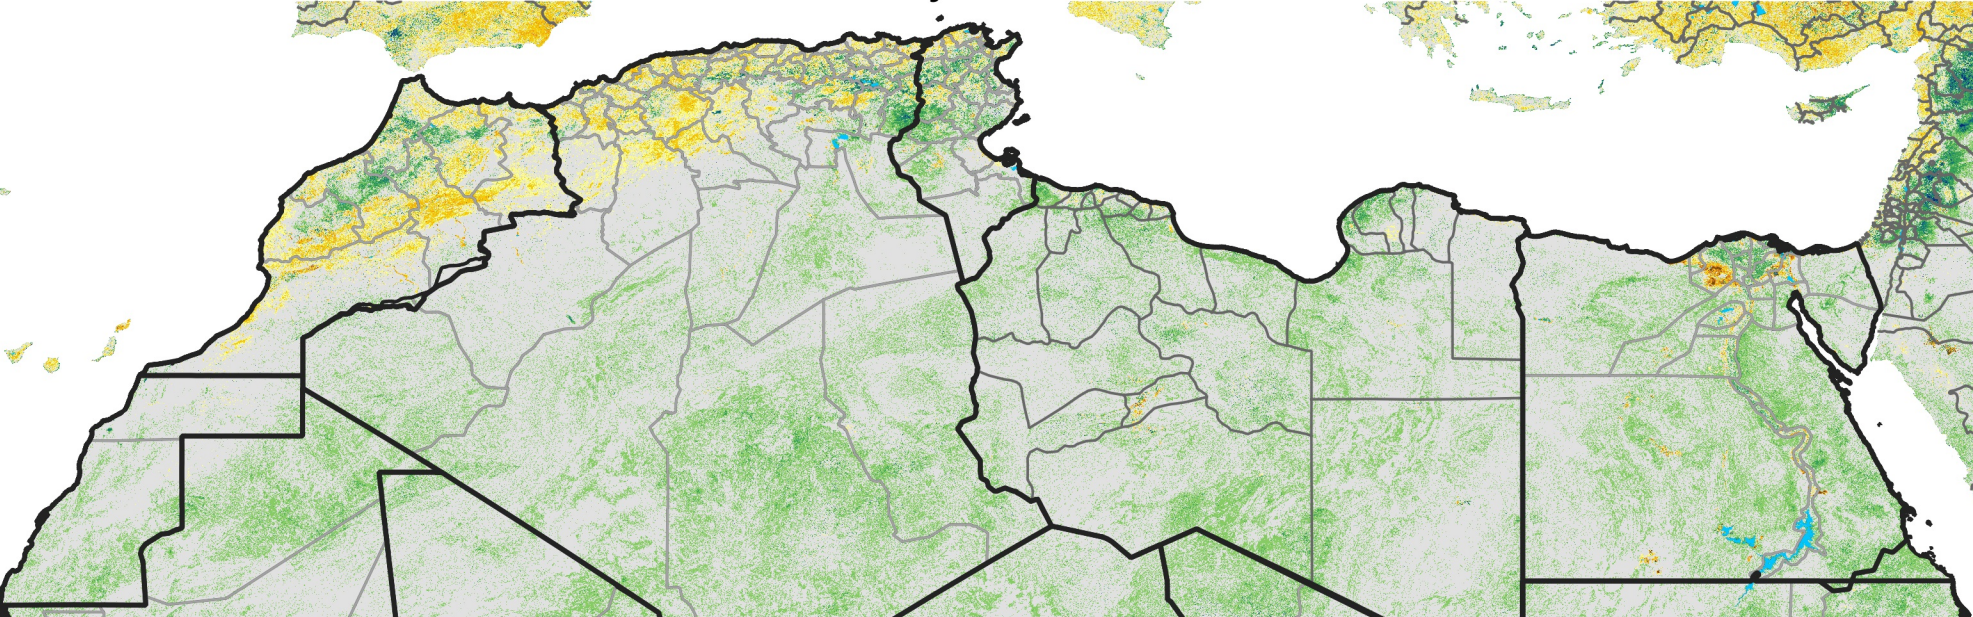

North Africa Percent of Mean NDVI

2003 / mean (2003 - 2022)
Period 16 / June 01 - 10, 2003

Percent of Normal