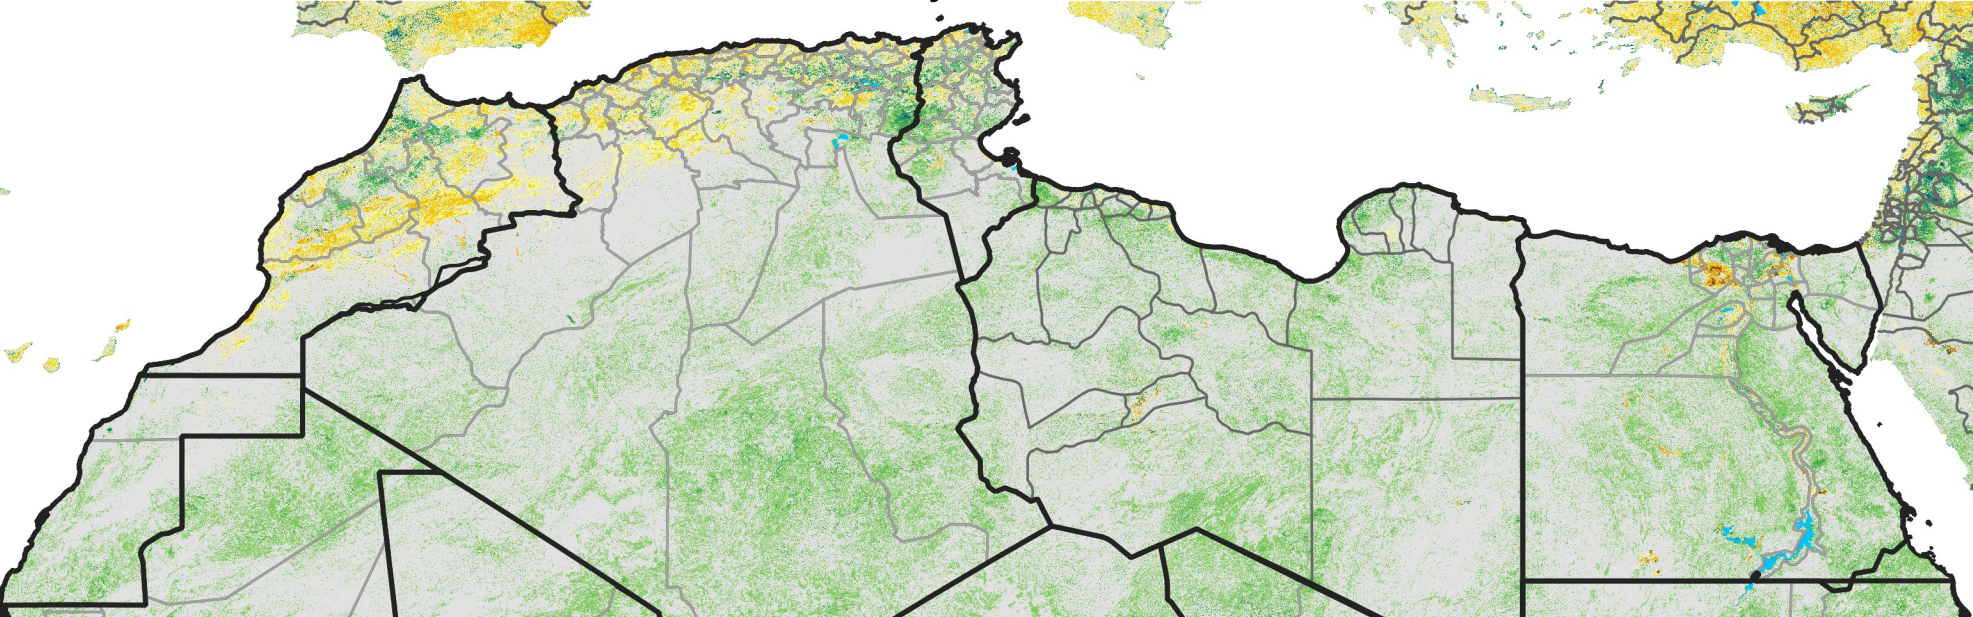

North Africa Percent of Mean NDVI

2003 / mean (2003 - 2022)
Period 17 / June 11 - 20, 2003

Percent of Normal