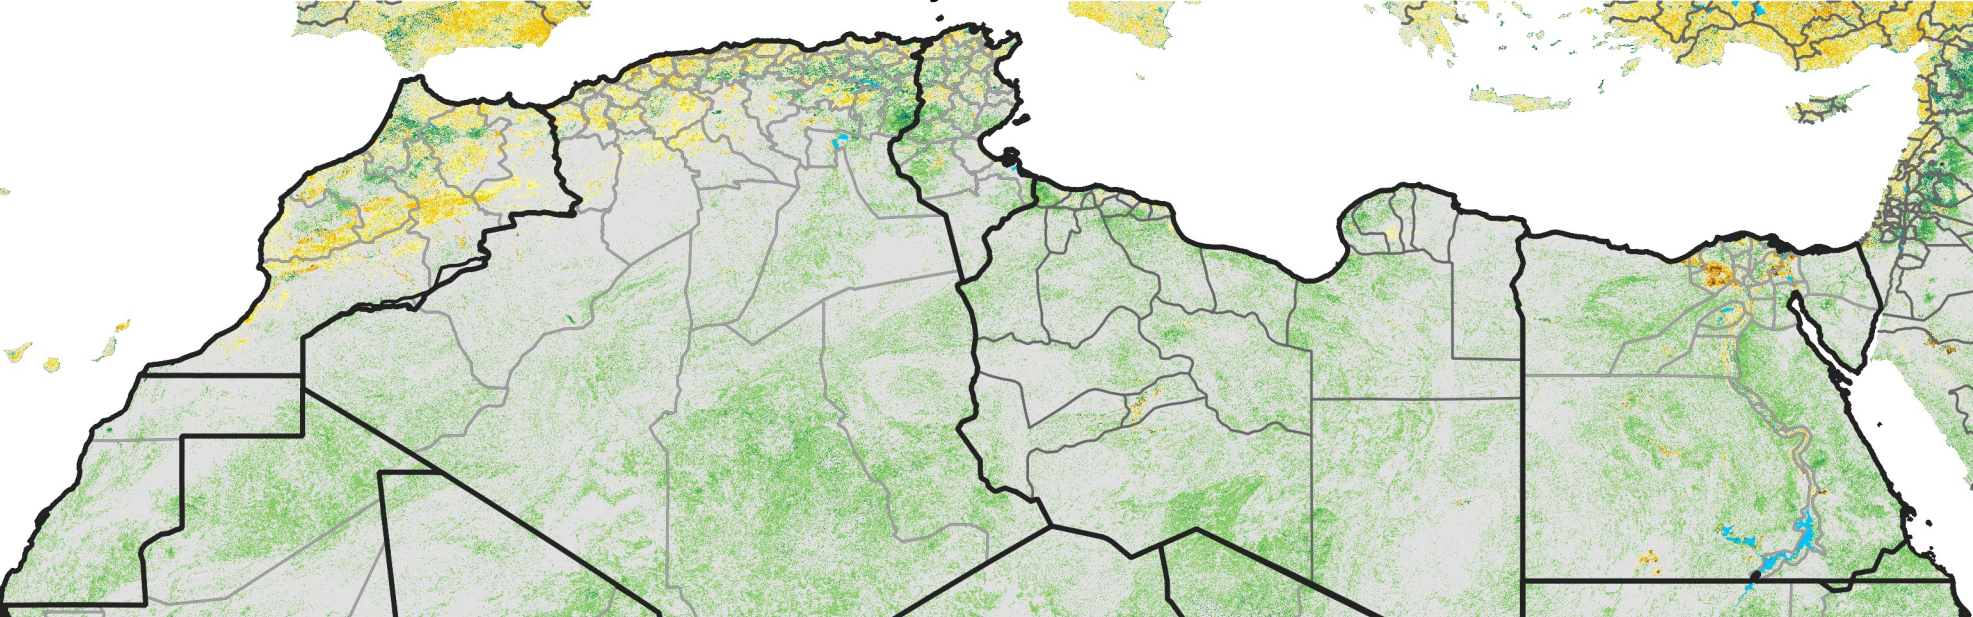

North Africa Percent of Mean NDVI

2003 / mean (2003 - 2022)
Period 18 / June 21 - 30, 2003

Percent of Normal