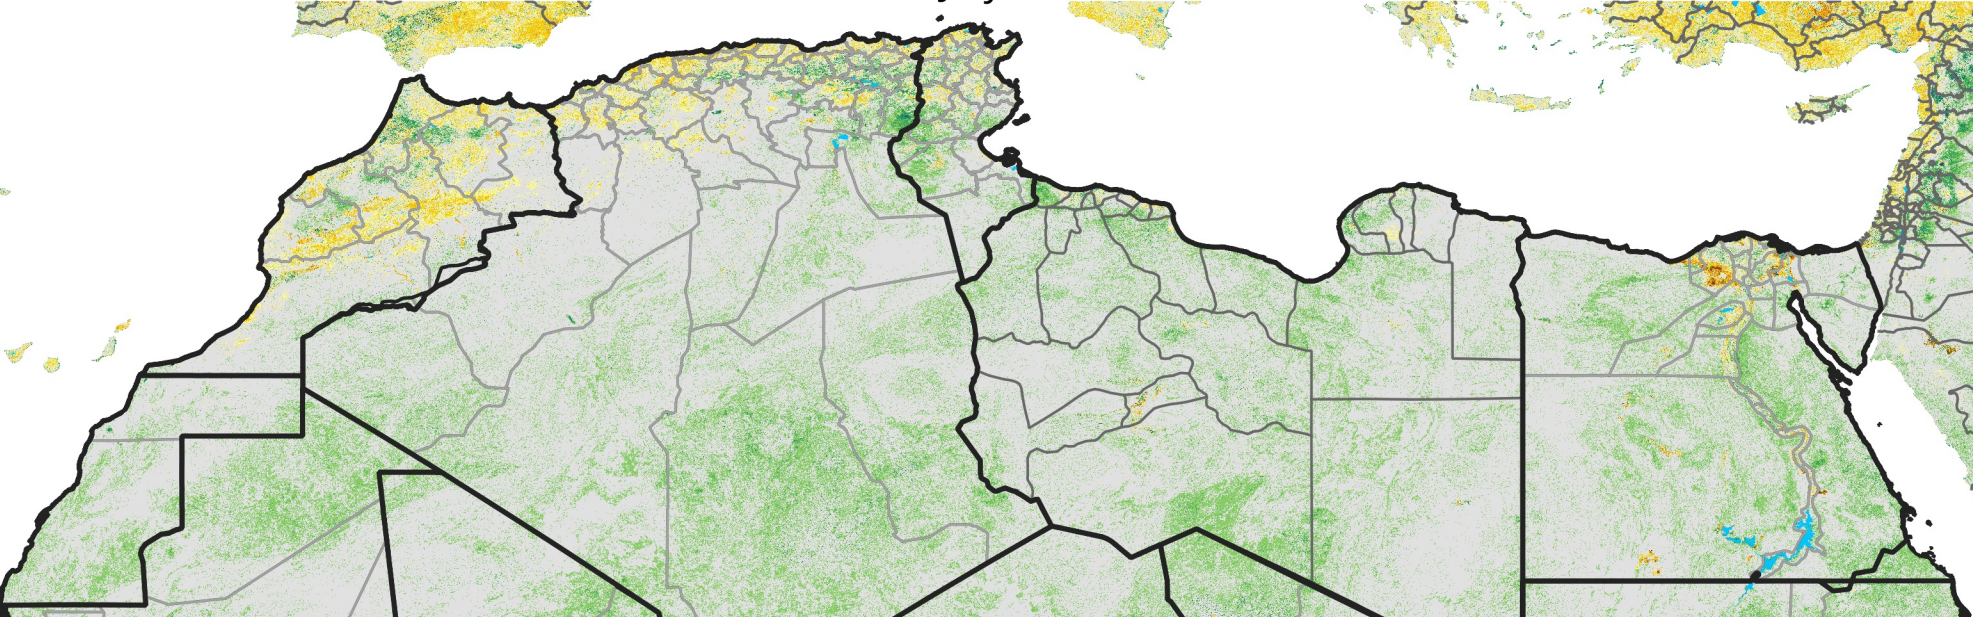

North Africa Percent of Mean NDVI

2003 / mean (2003 - 2022)
Period 19 / July 01 - 10, 2003

Percent of Normal