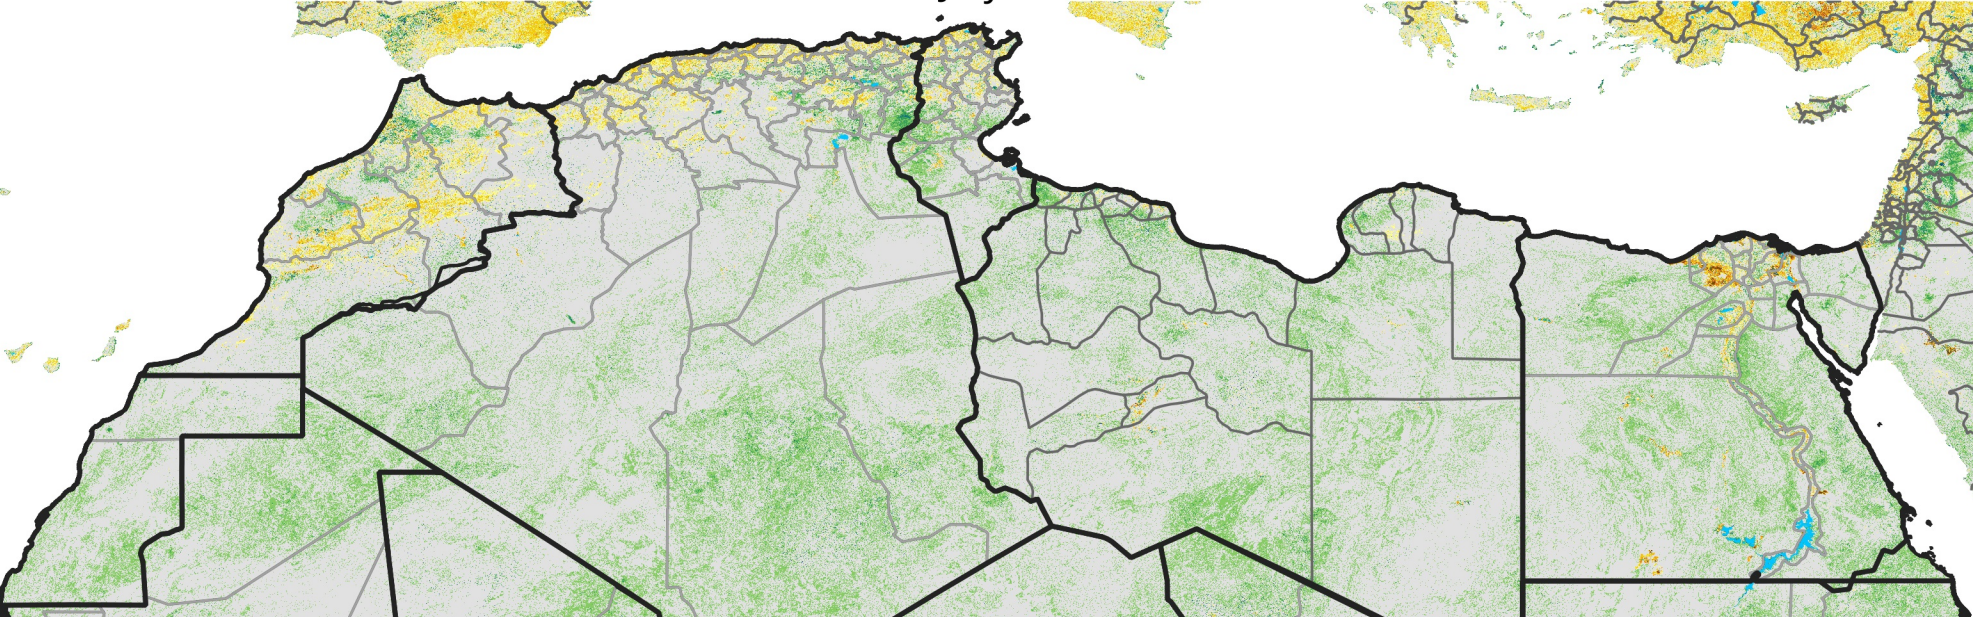

North Africa Percent of Mean NDVI

2003 / mean (2003 - 2022)
Period 20 / July 11 - 20, 2003

Percent of Normal