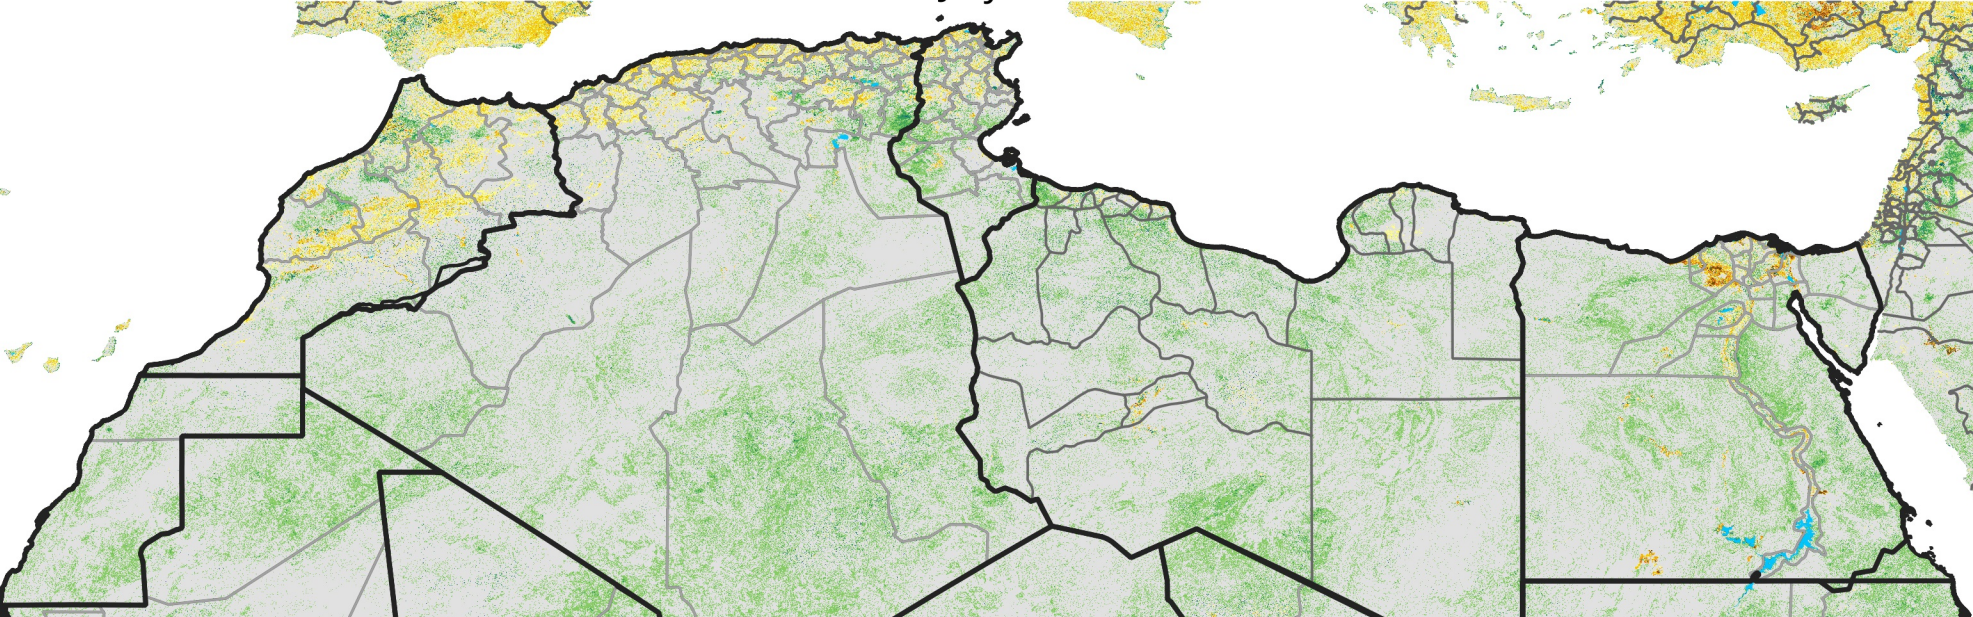

North Africa Percent of Mean NDVI

2003 / mean (2003 - 2022)
Period 21 / July 21 - 31, 2003

Percent of Normal