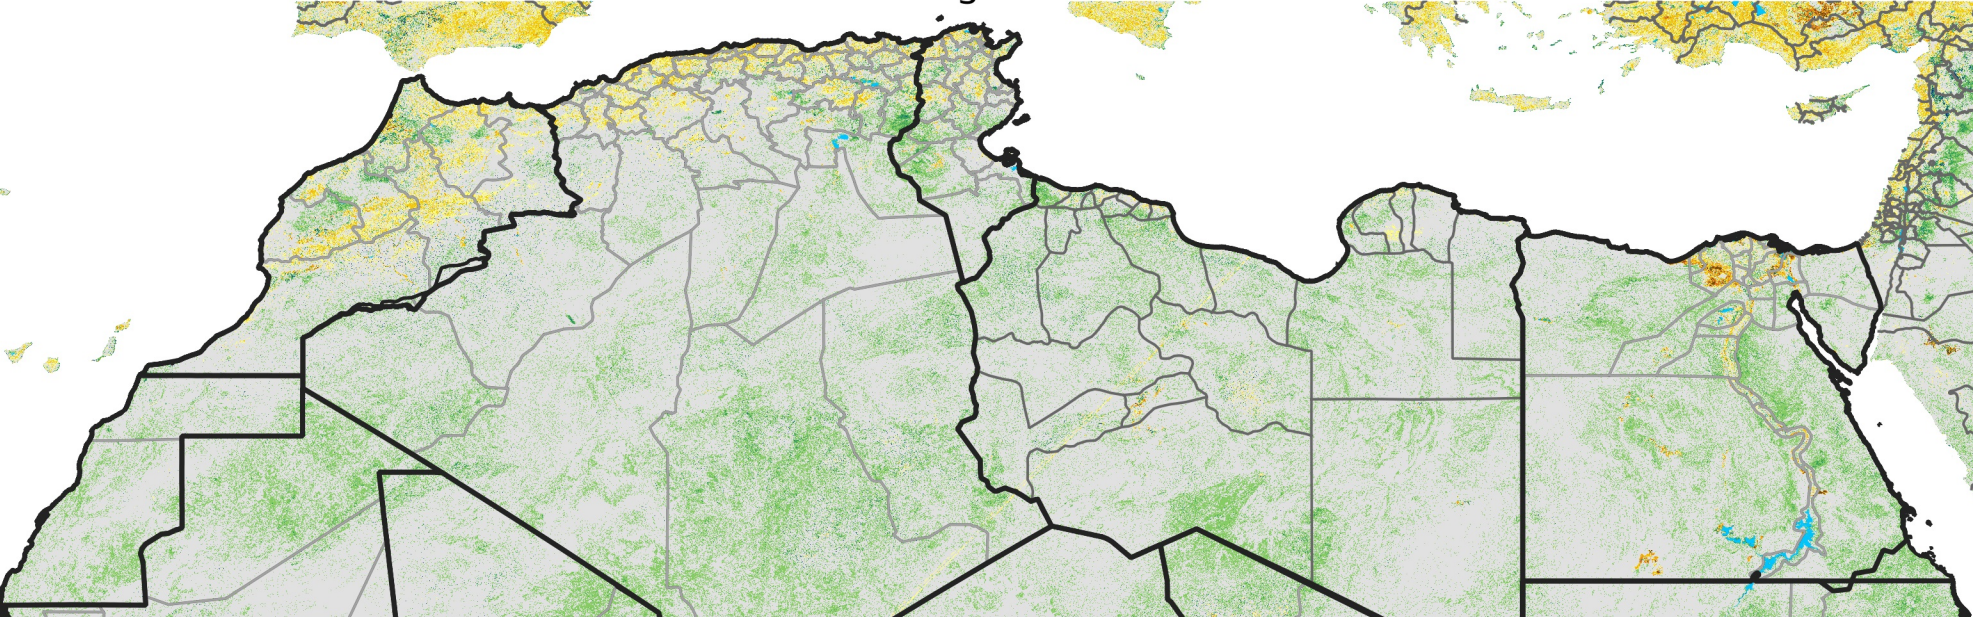

North Africa Percent of Mean NDVI

2003 / mean (2003 - 2022)
Period 22 / August 01 - 10, 2003

Percent of Normal