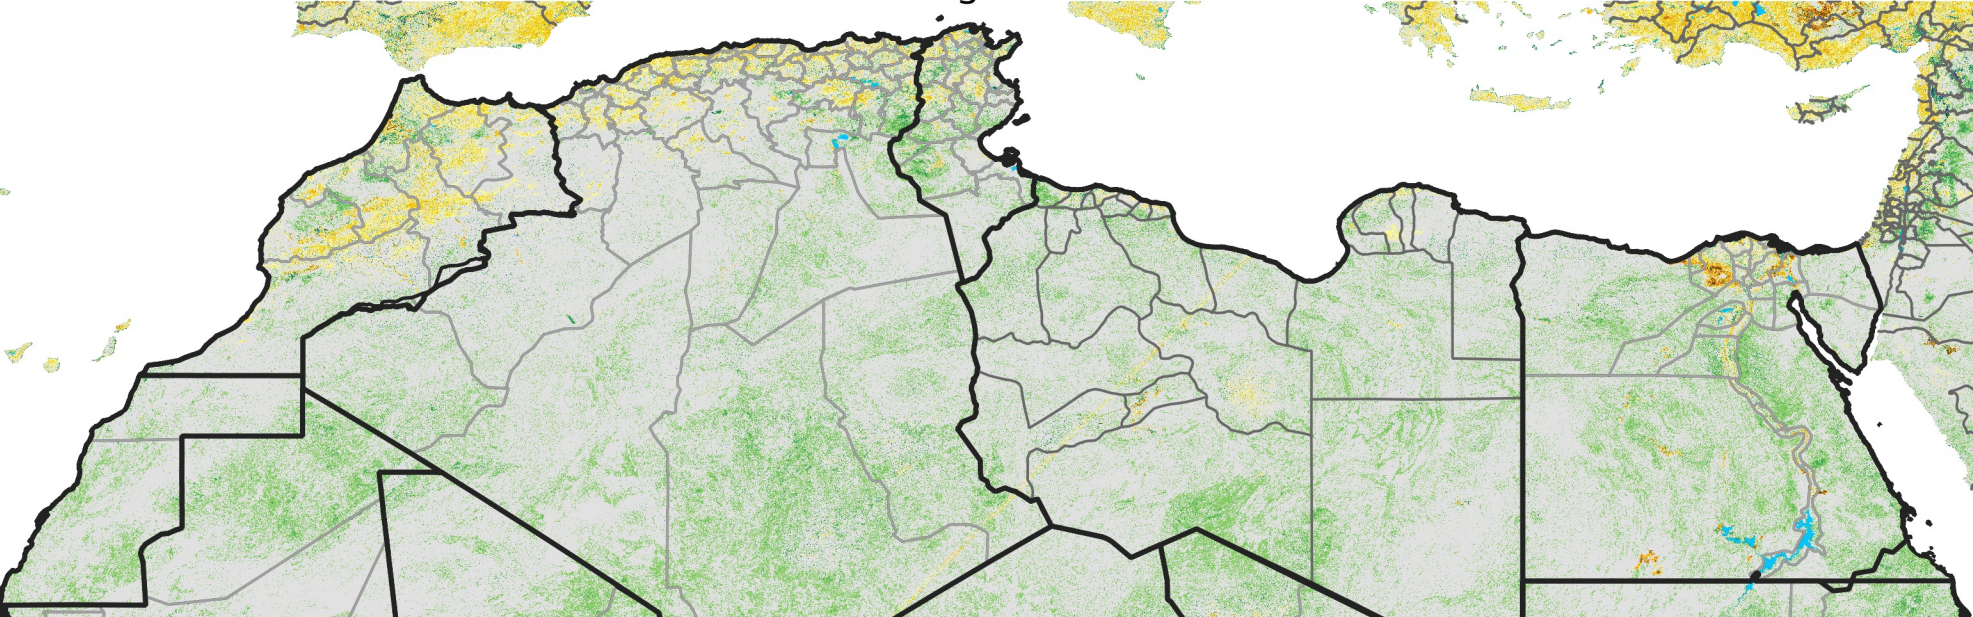

North Africa Percent of Mean NDVI

2003 / mean (2003 - 2022)
Period 23 / August 11 - 20, 2003

Percent of Normal