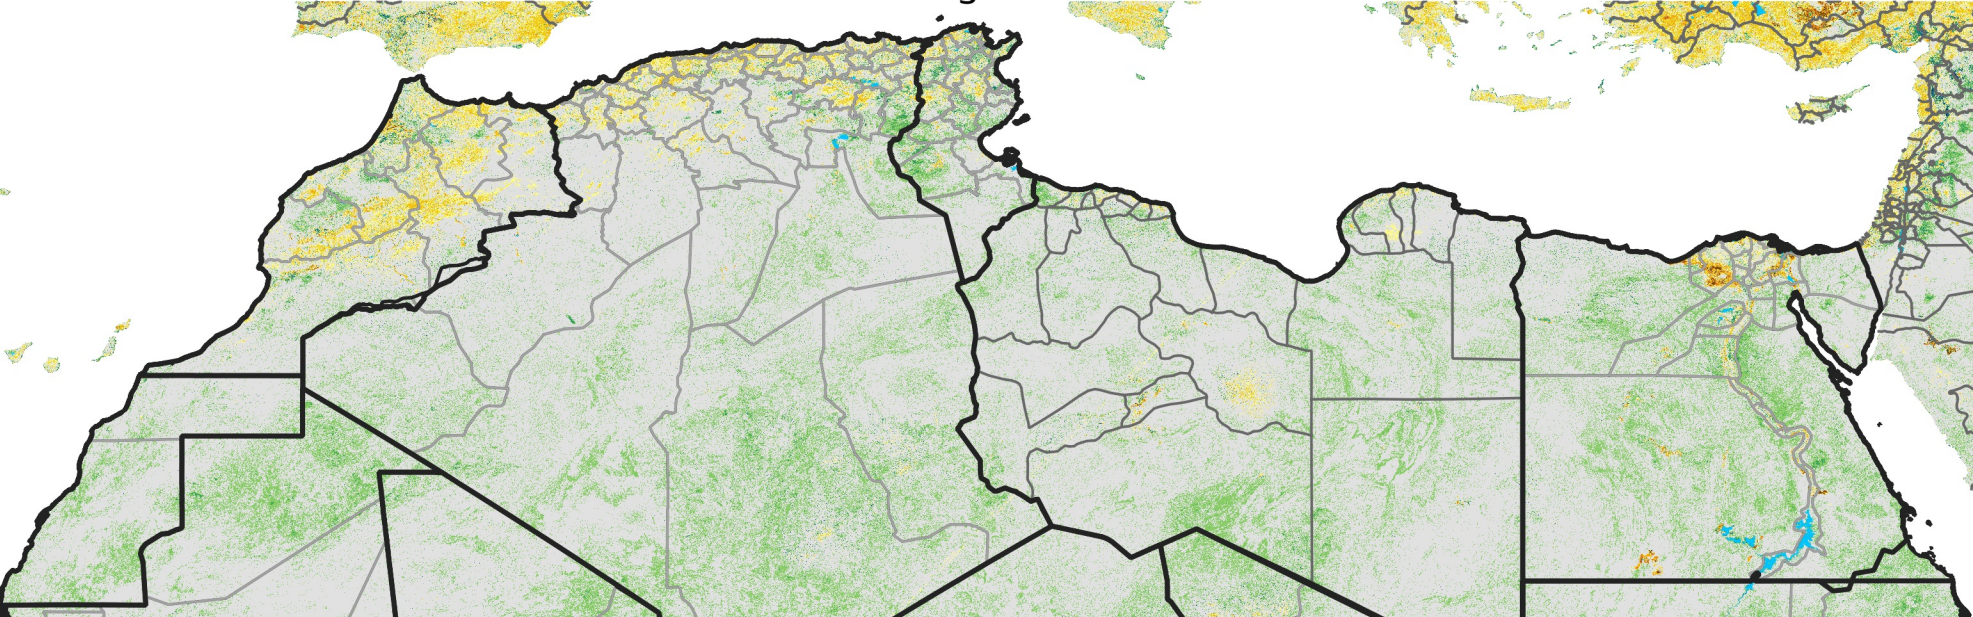

North Africa Percent of Mean NDVI

2003 / mean (2003 - 2022)
Period 24 / August 21 - 31, 2003

Percent of Normal