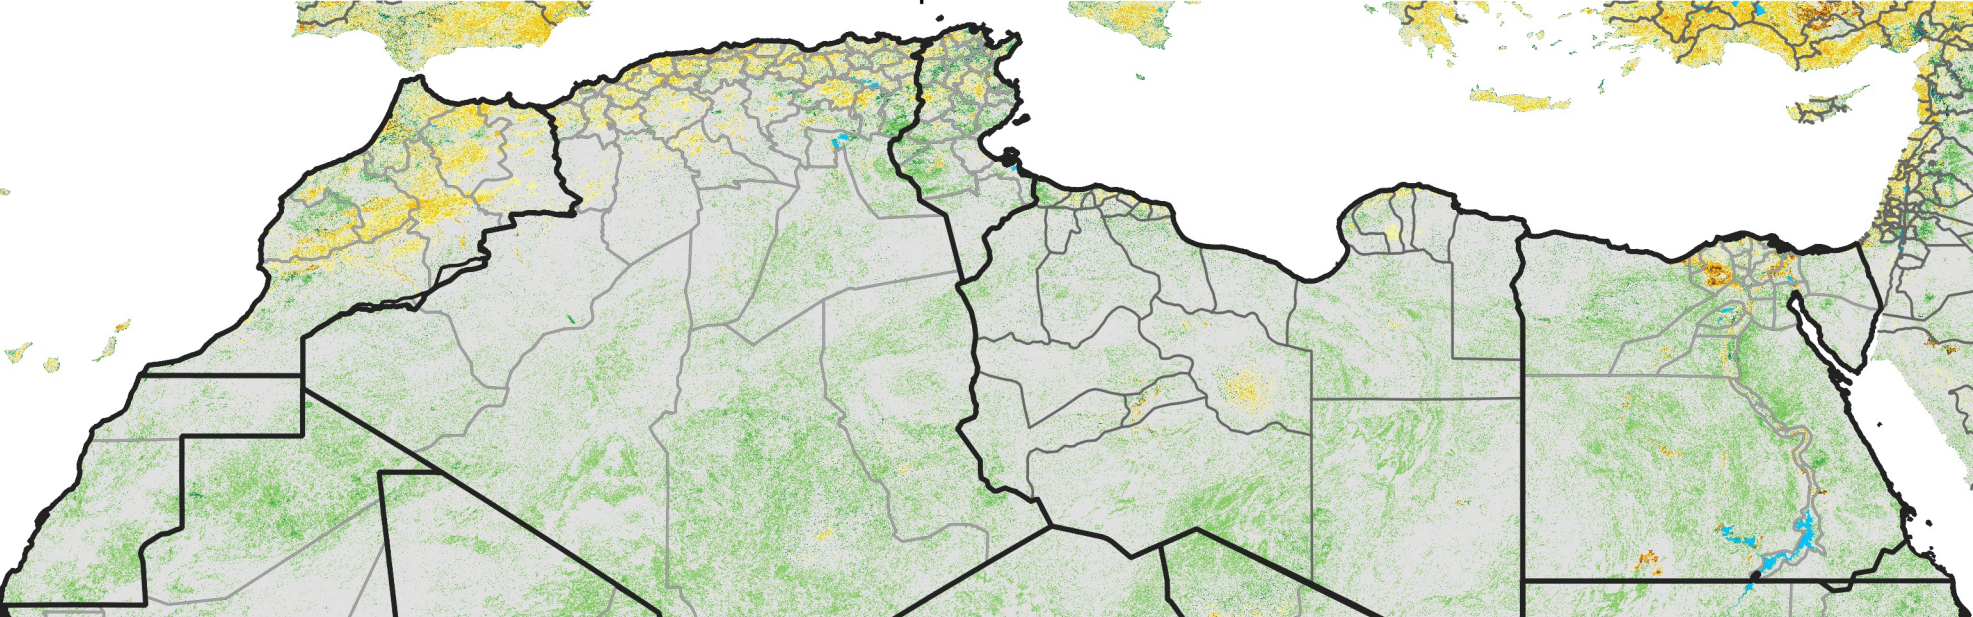

North Africa Percent of Mean NDVI

2003 / mean (2003 - 2022)
Period 25 / September 01 - 10, 2003

Percent of Normal