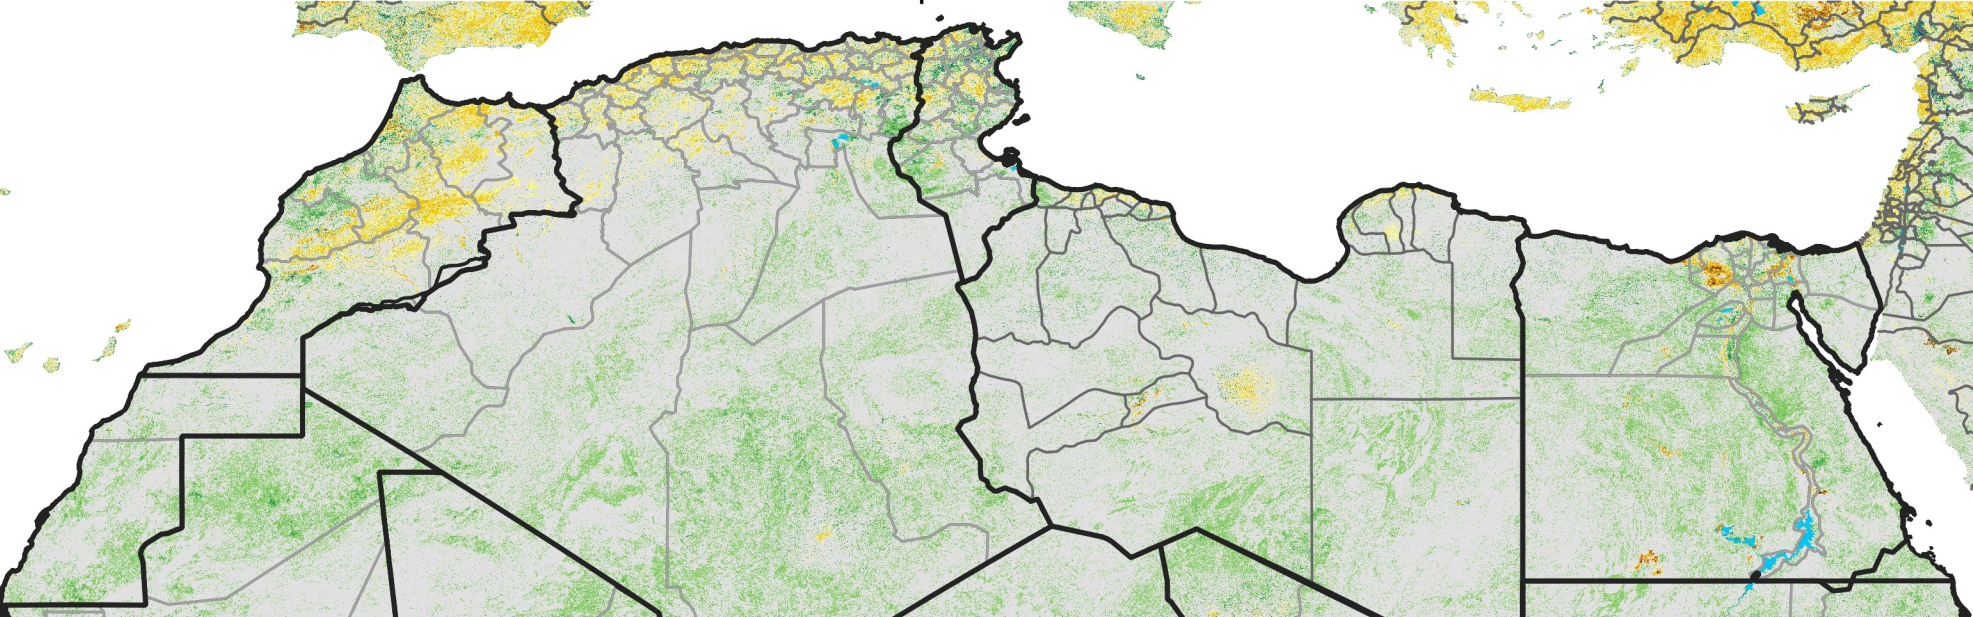

# North Africa Percent of Mean NDVI

2003 / mean (2003 - 2022)  
Period 26 / September 11 - 20, 2003