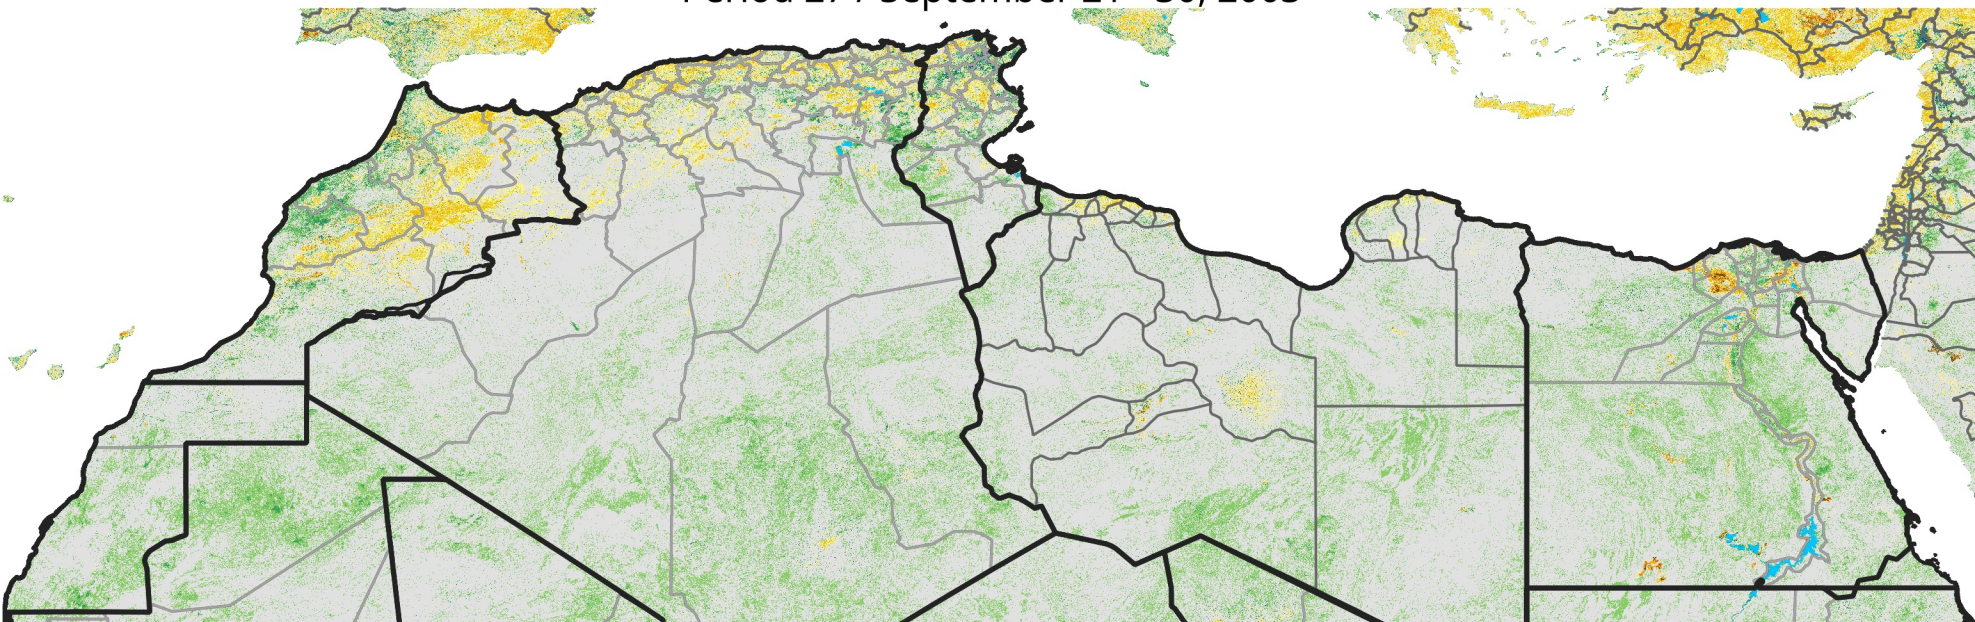

North Africa Percent of Mean NDVI

2003 / mean (2003 - 2022)

Period 27 / September 21 - 30, 2003

Percent of Normal