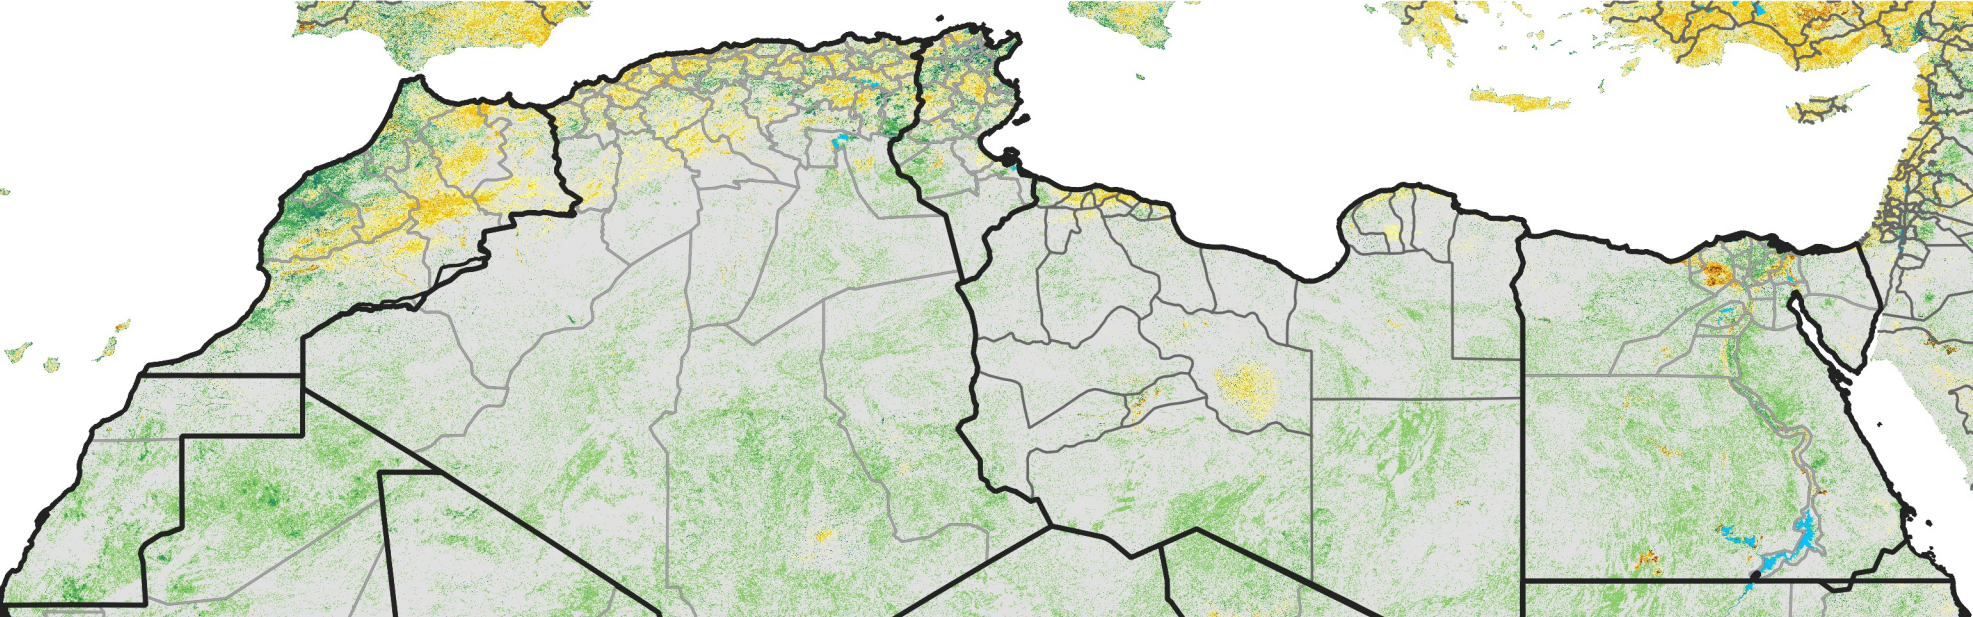

North Africa Percent of Mean NDVI

2003 / mean (2003 - 2022)
Period 28 / October 01 - 10, 2003

Percent of Normal