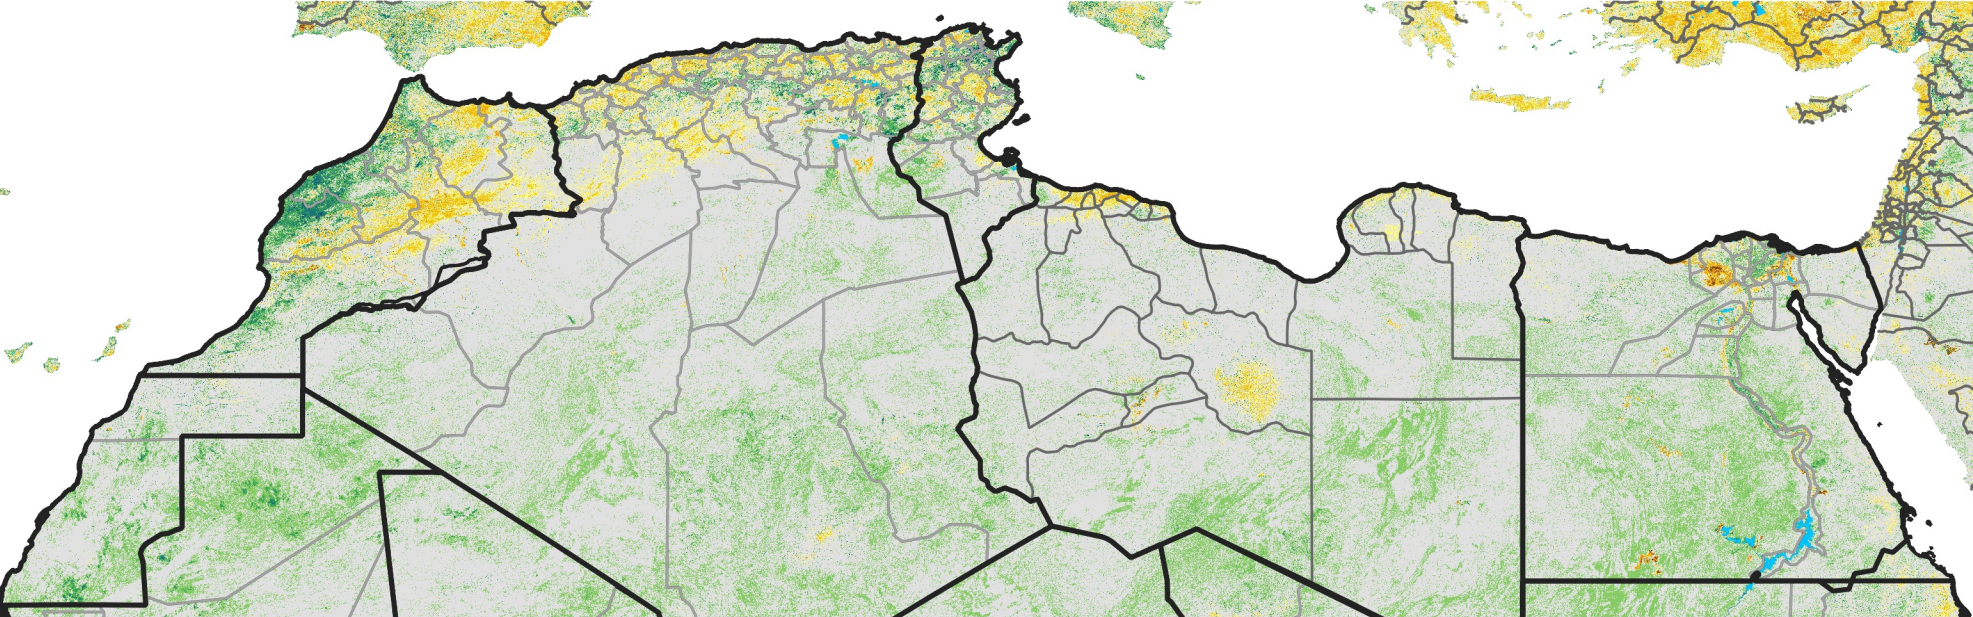

# North Africa Percent of Mean NDVI

2003 / mean (2003 - 2022)  
Period 29 / October 11 - 20, 2003