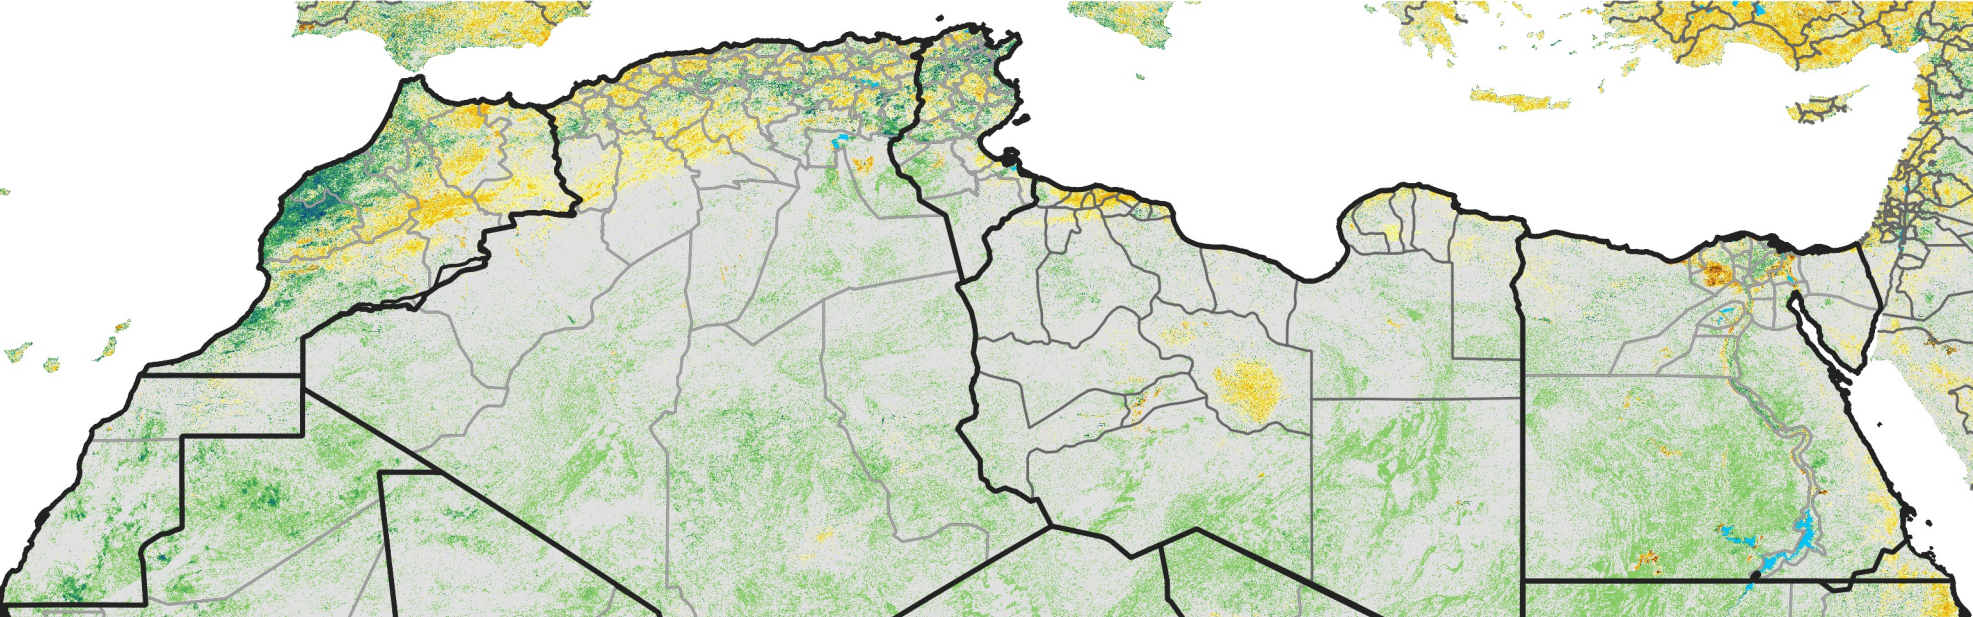

North Africa Percent of Mean NDVI

2003 / mean (2003 - 2022)
Period 30 / October 21 - 31, 2003

Percent of Normal