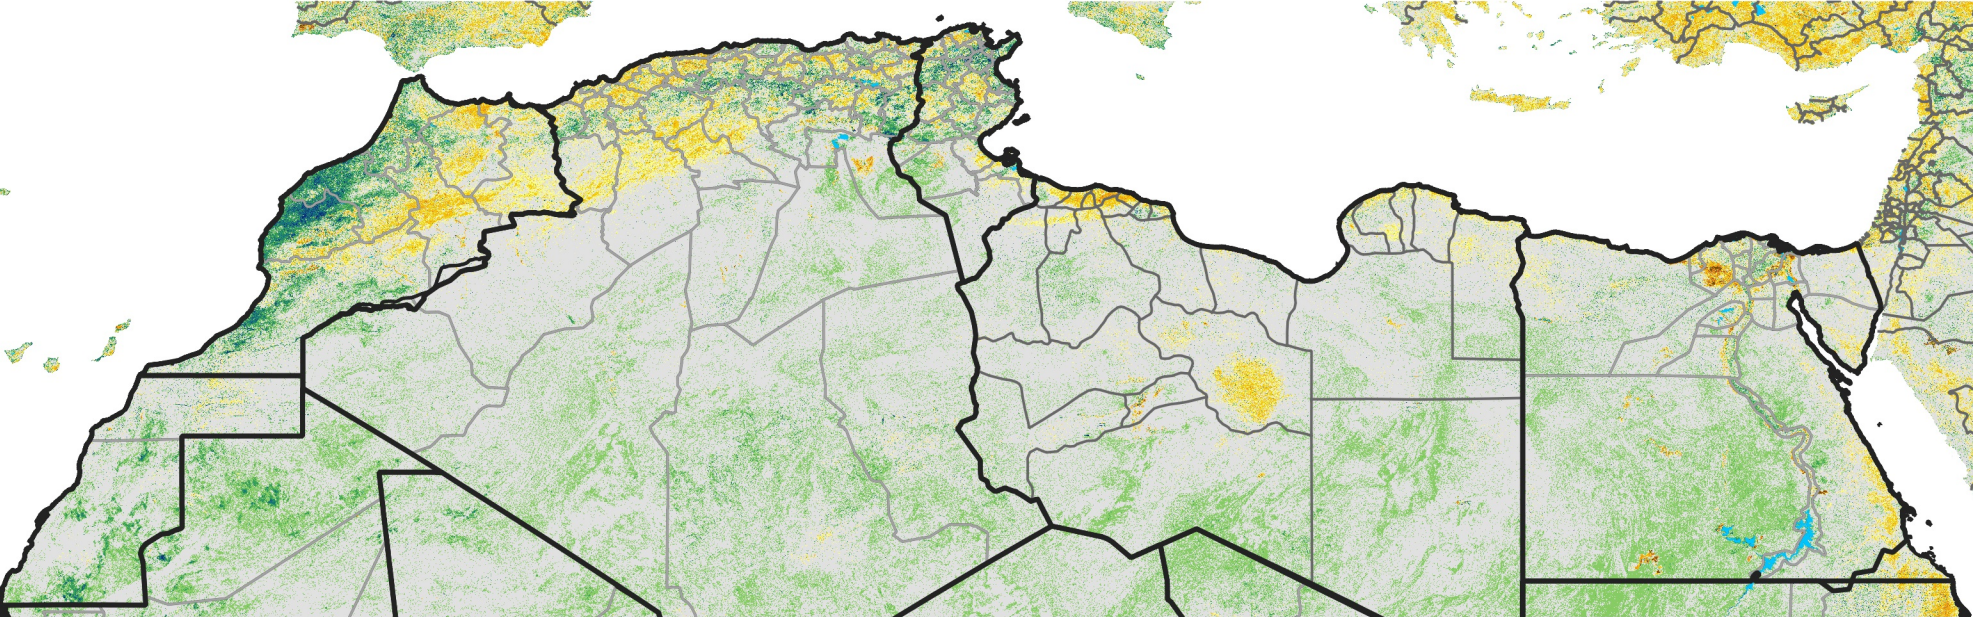

# North Africa Percent of Mean NDVI

2003 / mean (2003 - 2022)  
Period 31 / November 01 - 10, 2003