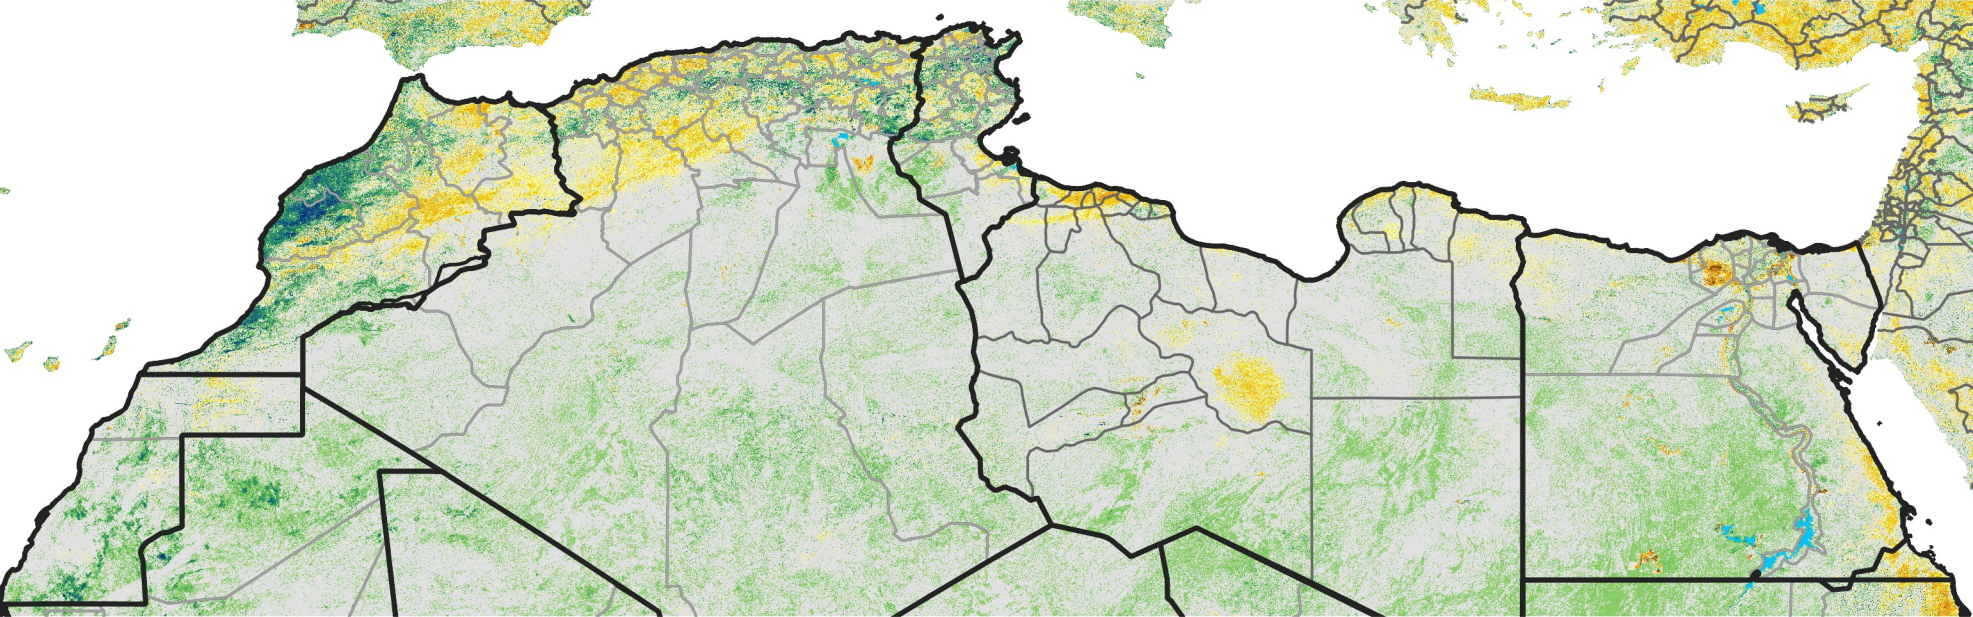

North Africa Percent of Mean NDVI

2003 / mean (2003 - 2022)
Period 32 / November 11 - 20, 2003

Percent of Normal