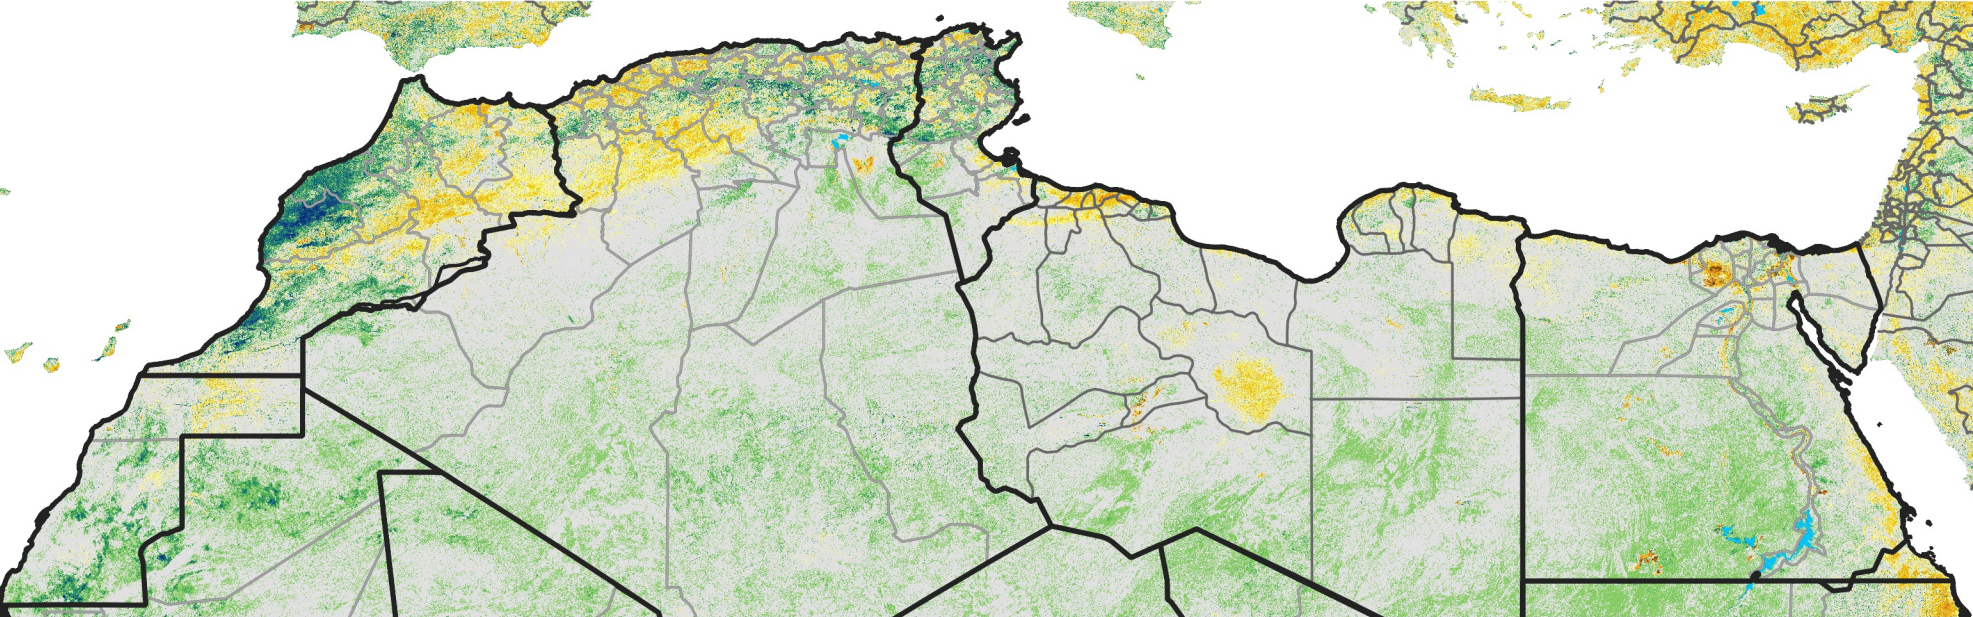

North Africa Percent of Mean NDVI

2003 / mean (2003 - 2022)
Period 33 / November 21 - 30, 2003

Percent of Normal