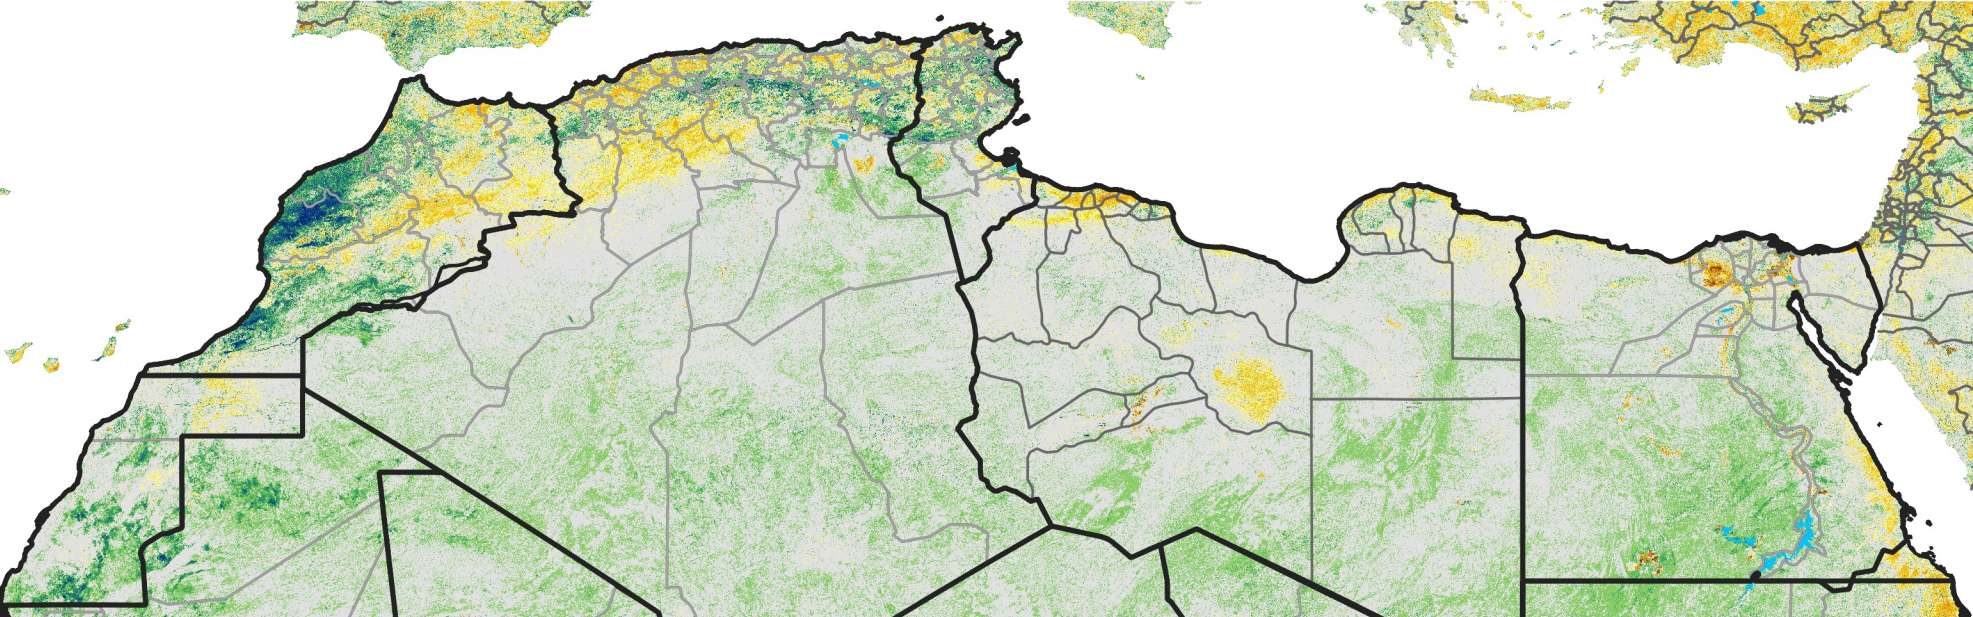

# North Africa Percent of Mean NDVI

2003 / mean (2003 - 2022)  
Period 34 / December 01 - 10, 2003