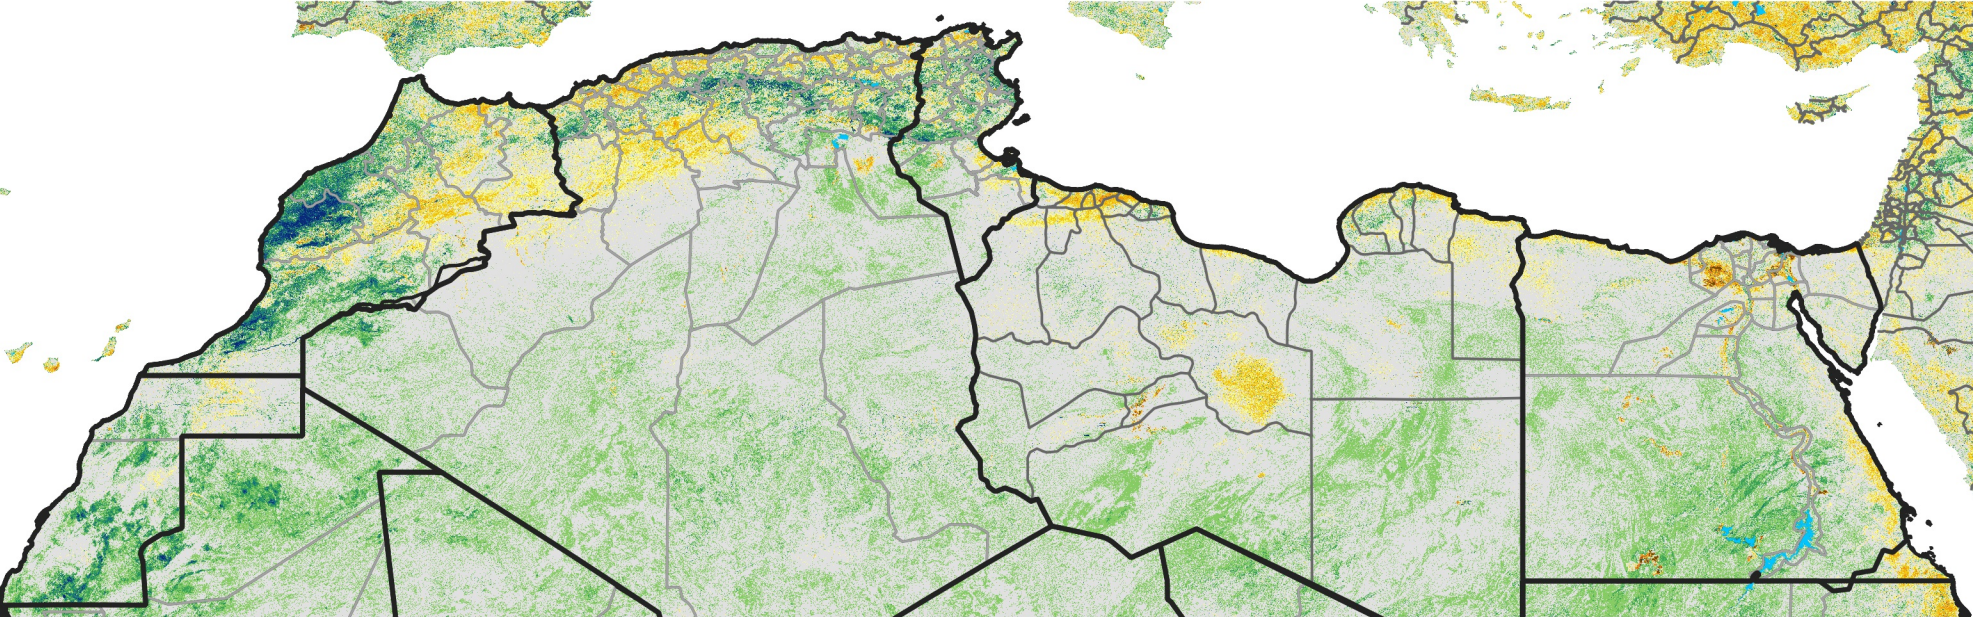

North Africa Percent of Mean NDVI

2003 / mean (2003 - 2022)
Period 35 / December 11 - 20, 2003

Percent of Normal