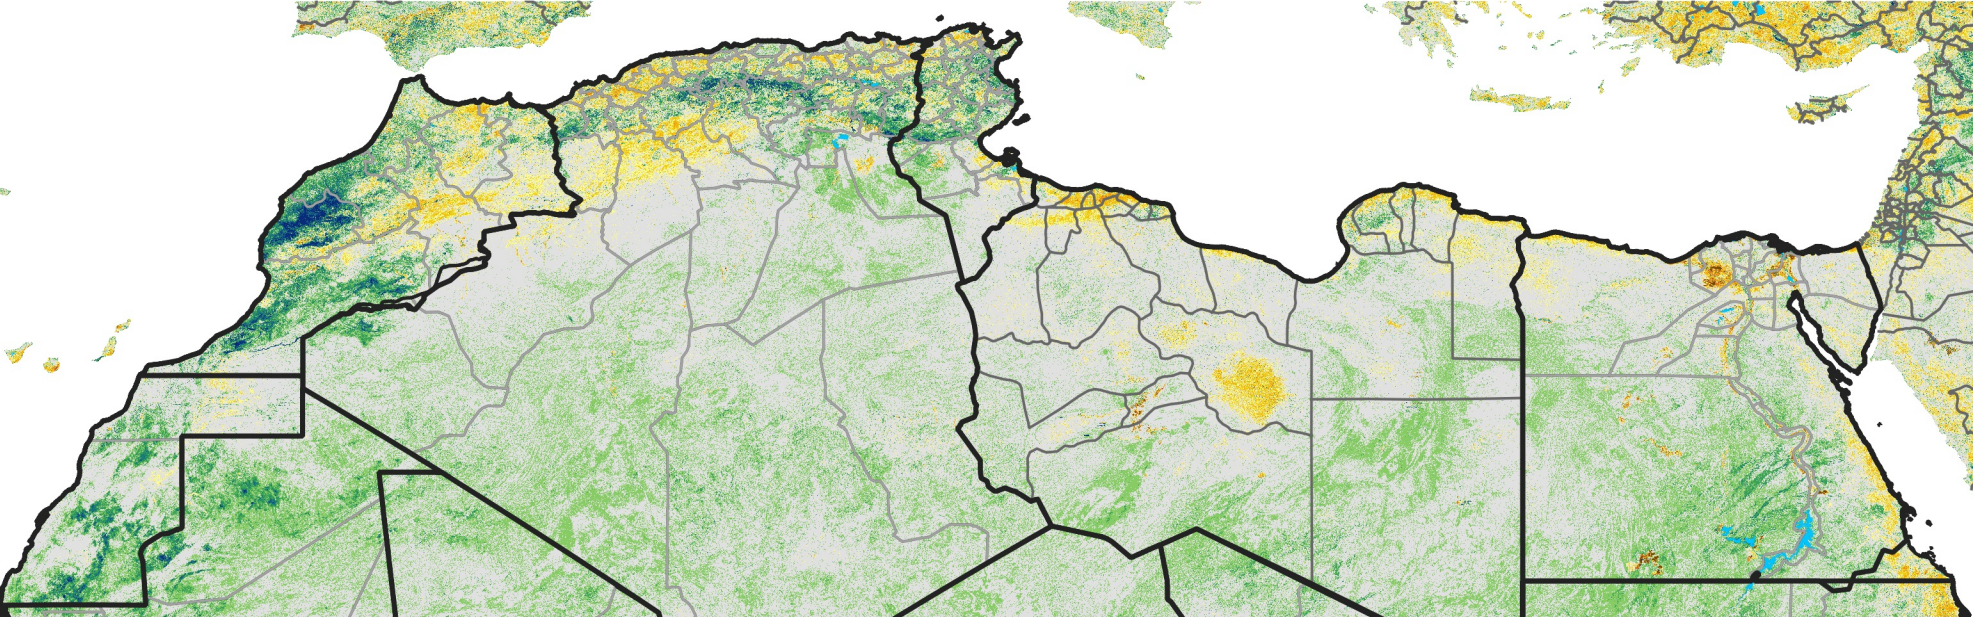

# North Africa Percent of Mean NDVI

2003 / mean (2003 - 2022)

Period 36 / December 21 - 31, 2003