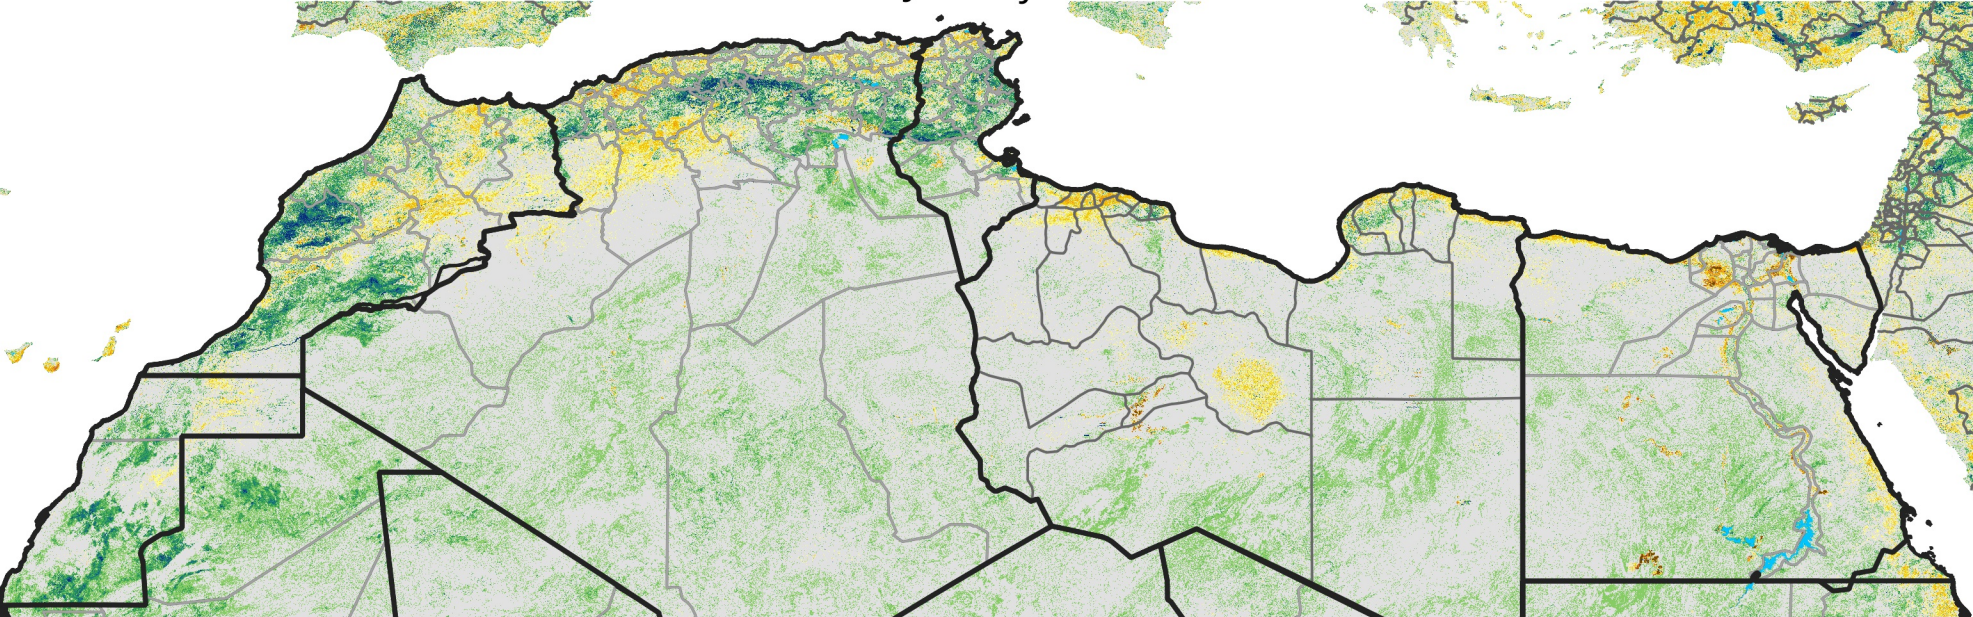

North Africa Percent of Mean NDVI

2004 / mean (2003 - 2022)
Period 02 / January 11 - 20, 2004

Percent of Normal