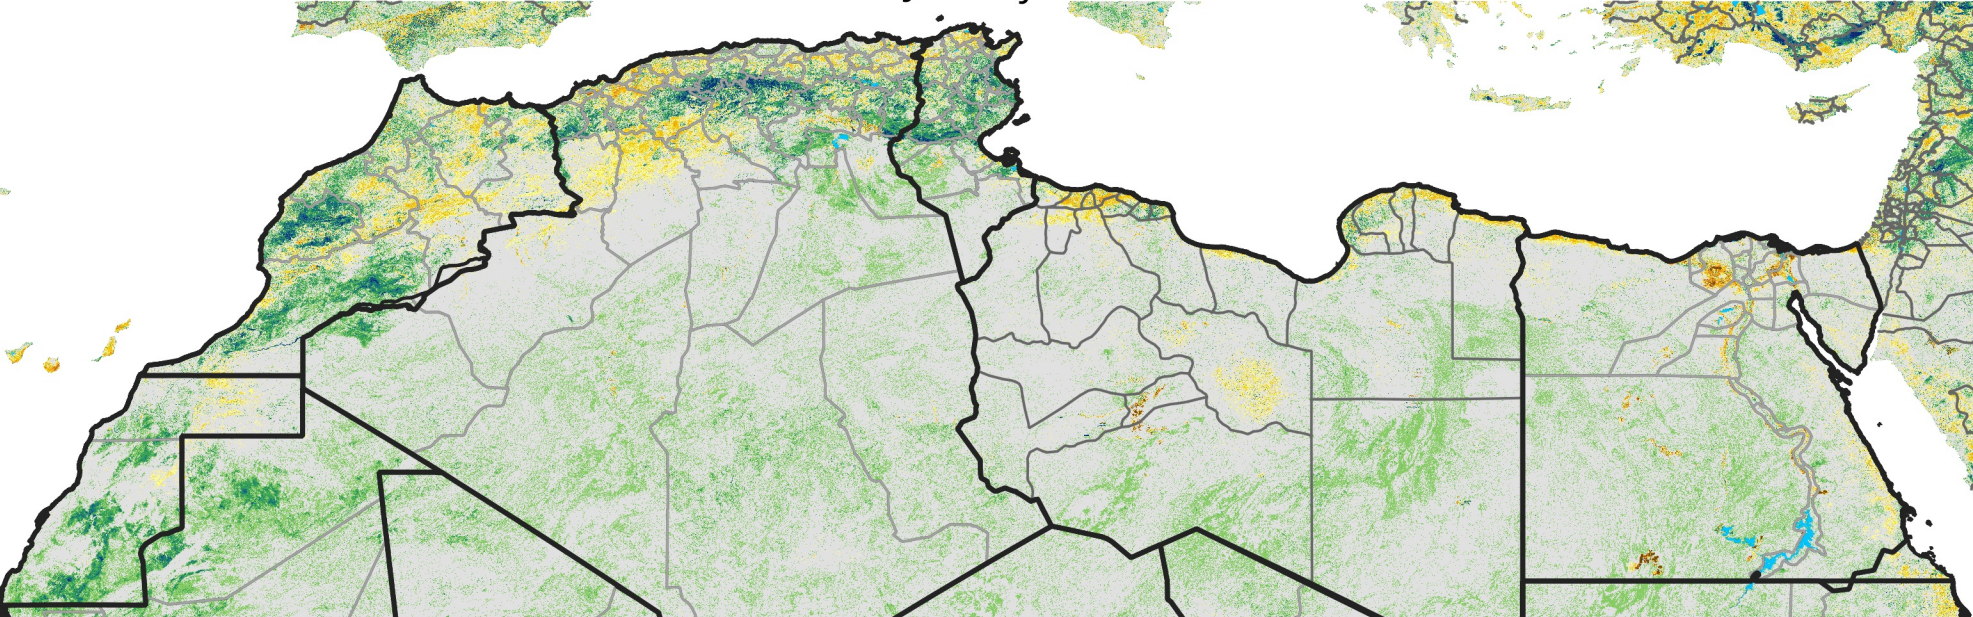

North Africa Percent of Mean NDVI

2004 / mean (2003 - 2022)
Period 03 / January 21 - 31, 2004

Percent of Normal