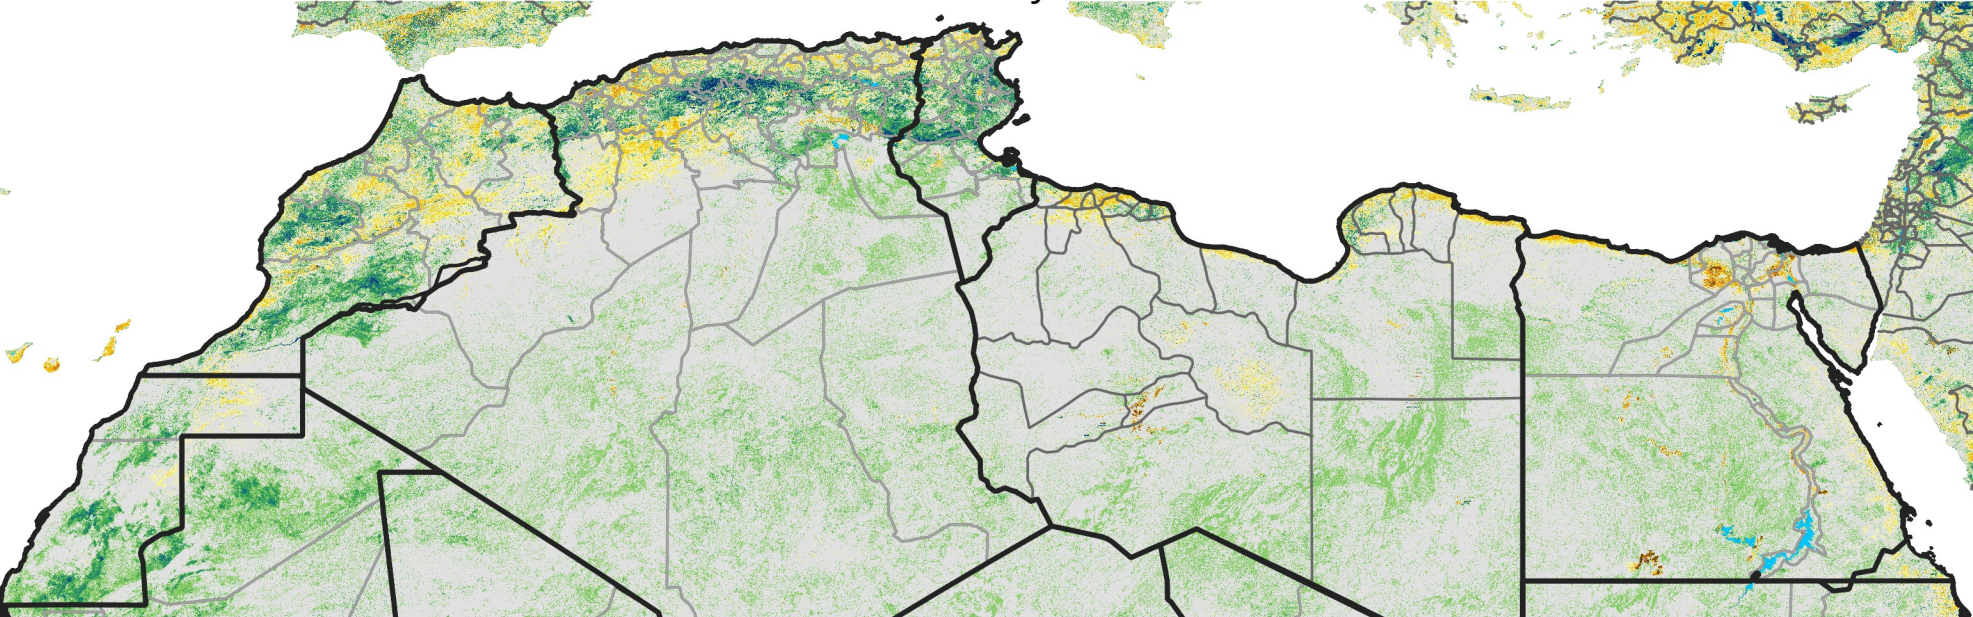

# North Africa Percent of Mean NDVI

2004 / mean (2003 - 2022)  
Period 04 / February 01 - 10, 2004