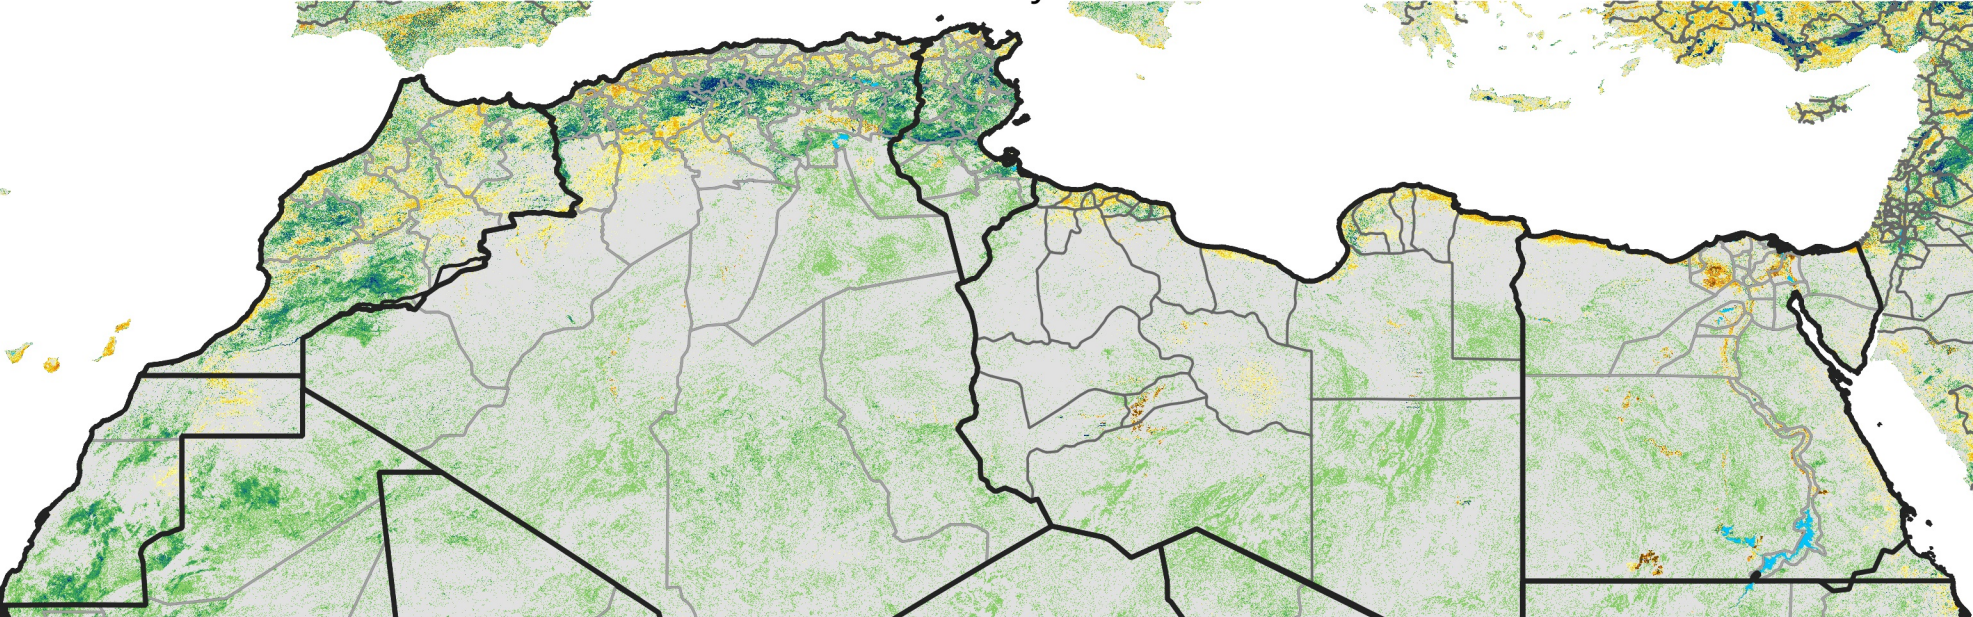

North Africa Percent of Mean NDVI

2004 / mean (2003 - 2022)
Period 05 / February 11 - 20, 2004

Percent of Normal