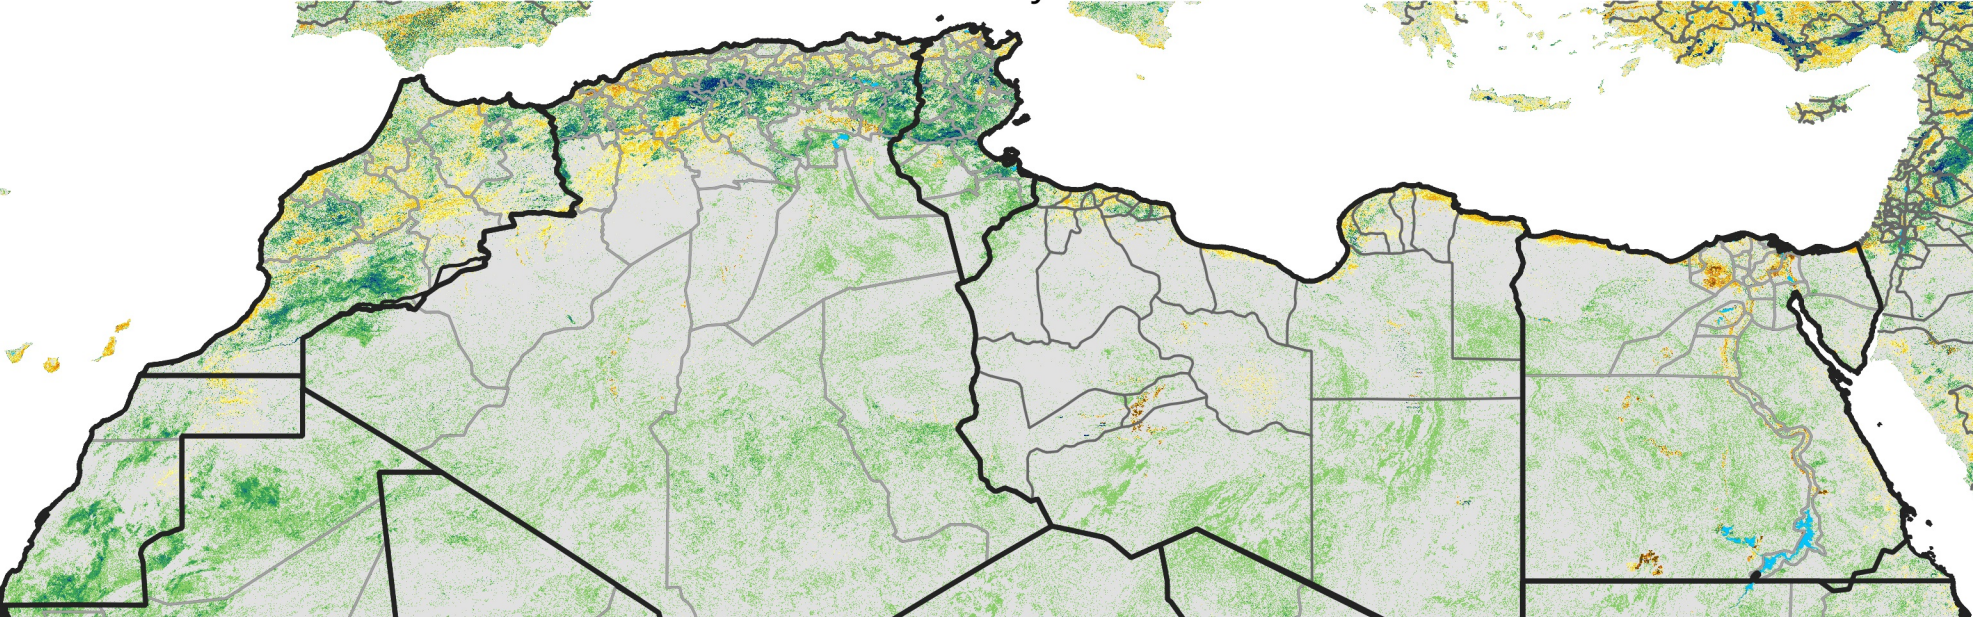

# North Africa Percent of Mean NDVI

2004 / mean (2003 - 2022)  
Period 06 / February 21 - 29, 2004