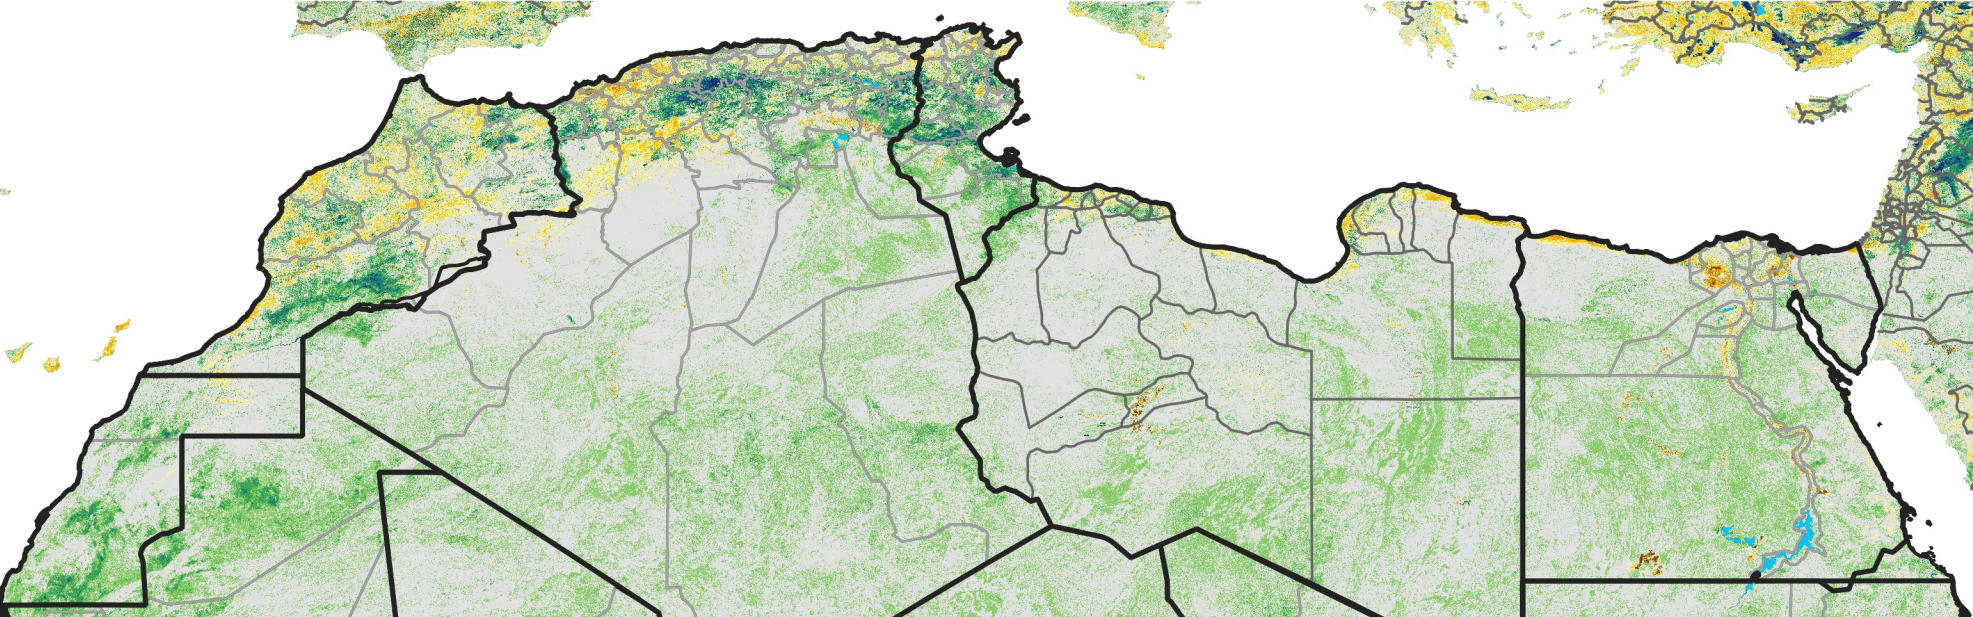

North Africa Percent of Mean NDVI

2004 / mean (2003 - 2022)
Period 07 / March 01 - 10, 2004

Percent of Normal