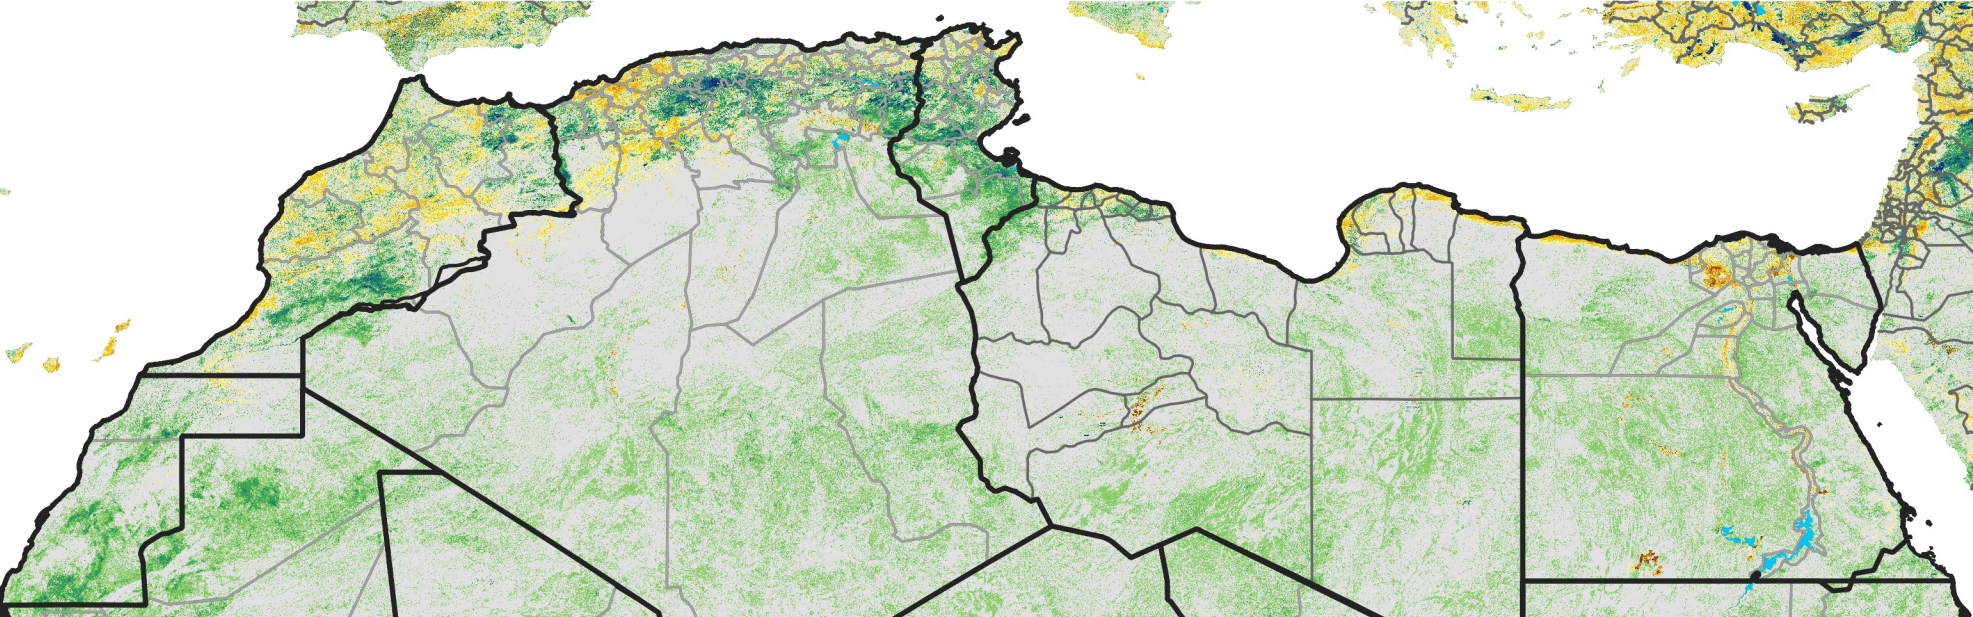

# North Africa Percent of Mean NDVI

2004 / mean (2003 - 2022)  
Period 08 / March 11 - 20, 2004