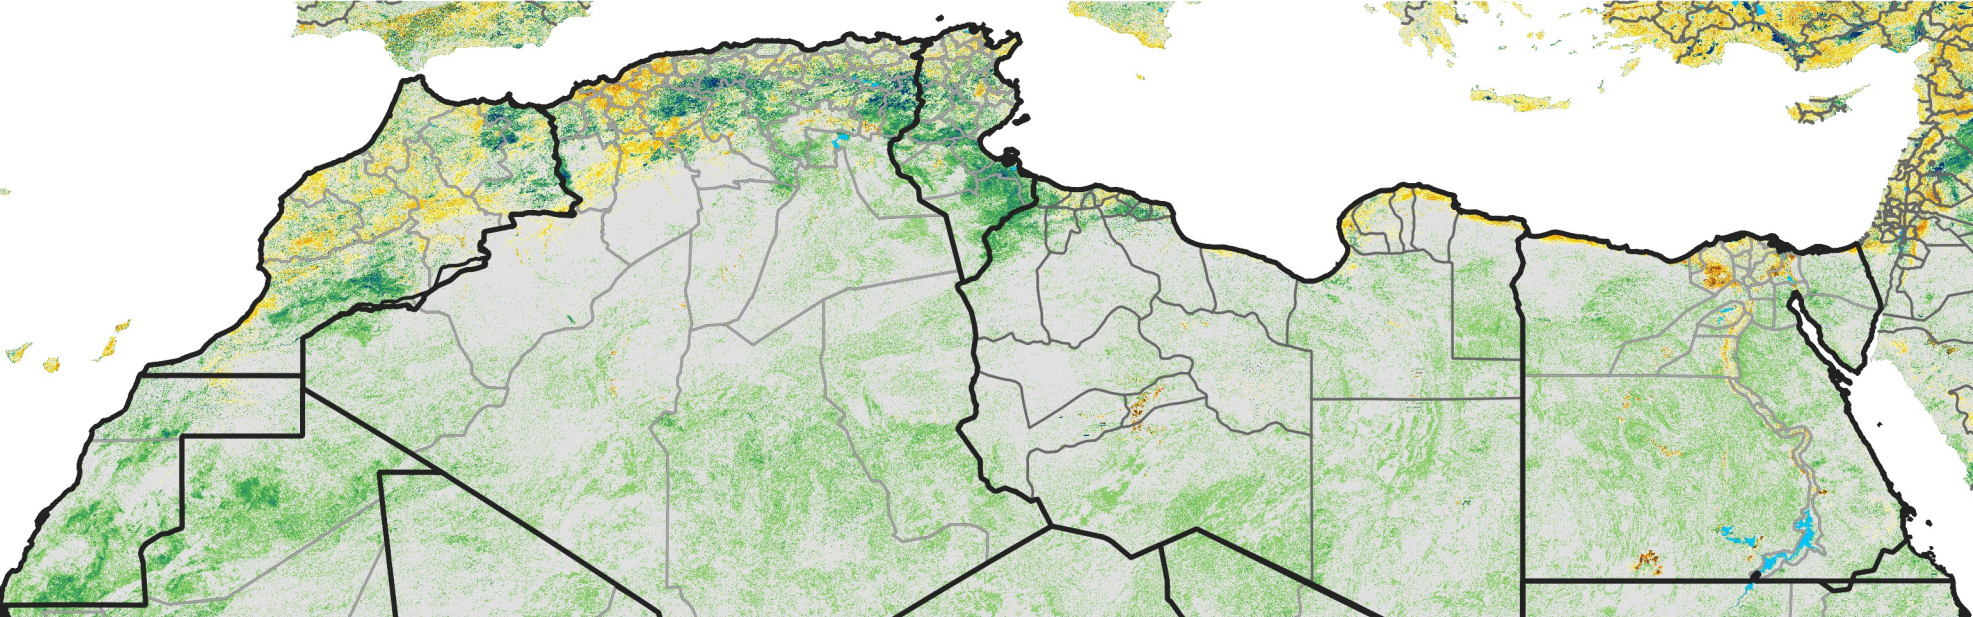

North Africa Percent of Mean NDVI

2004 / mean (2003 - 2022)
Period 09 / March 21 - 31, 2004

Percent of Normal