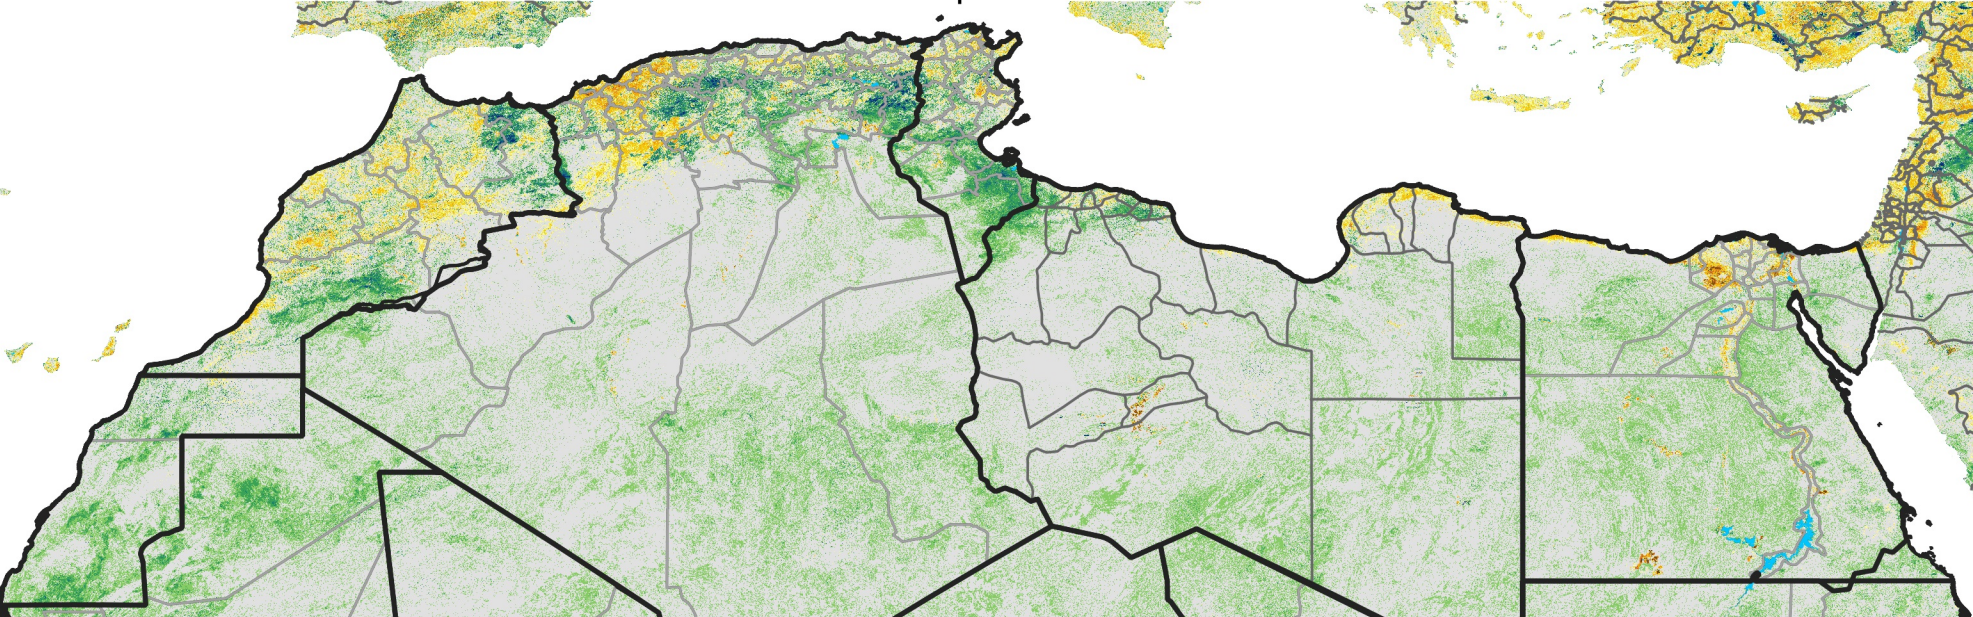

North Africa Percent of Mean NDVI

2004 / mean (2003 - 2022)
Period 10 / April 01 - 10, 2004

Percent of Normal